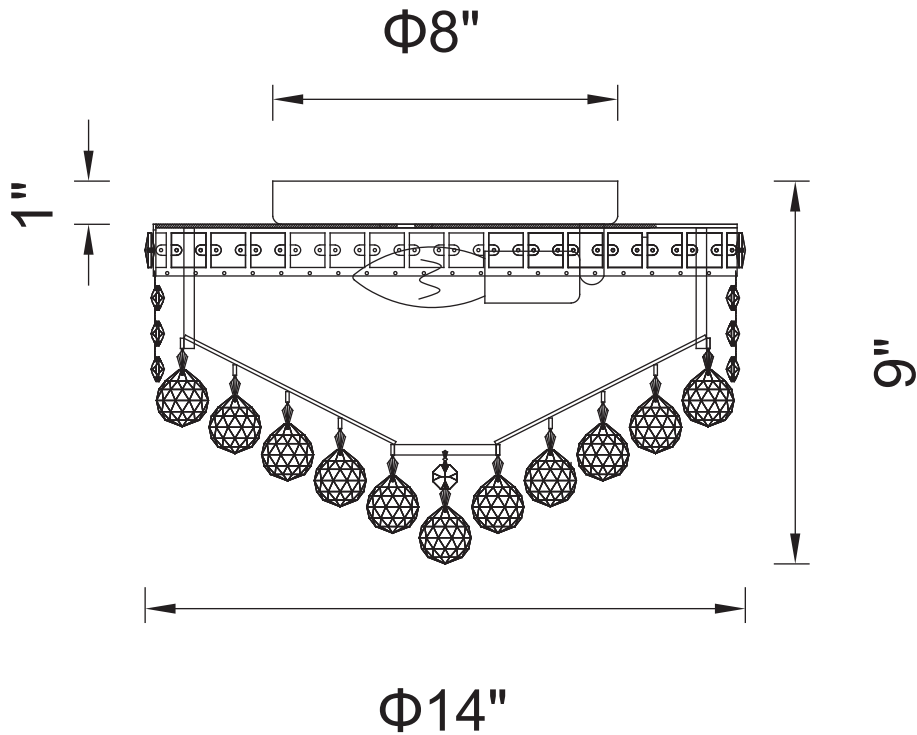

CWI LIGHTING

BRIGHTER LIVING. SIMPLIFIED.

PROJECT: _____

FIXTURE TYPE: _____

LOCATION: _____

CONTACT/PHONE: _____

Item	8002C14G
Collection	LUMINOUS
Finish	Gold
Glass	-----
Crystal	Clear
Input	120V AC,60HZ,AC

Shade	-----
Length/Dia.	14"
Width/Ext.	-----
Height	9"
Maximum	-----
Lumens	-----

Light Source	E12
Bulb Info.	4×60W
Included	-----
Dimmable	No
Color	-----
Weight	