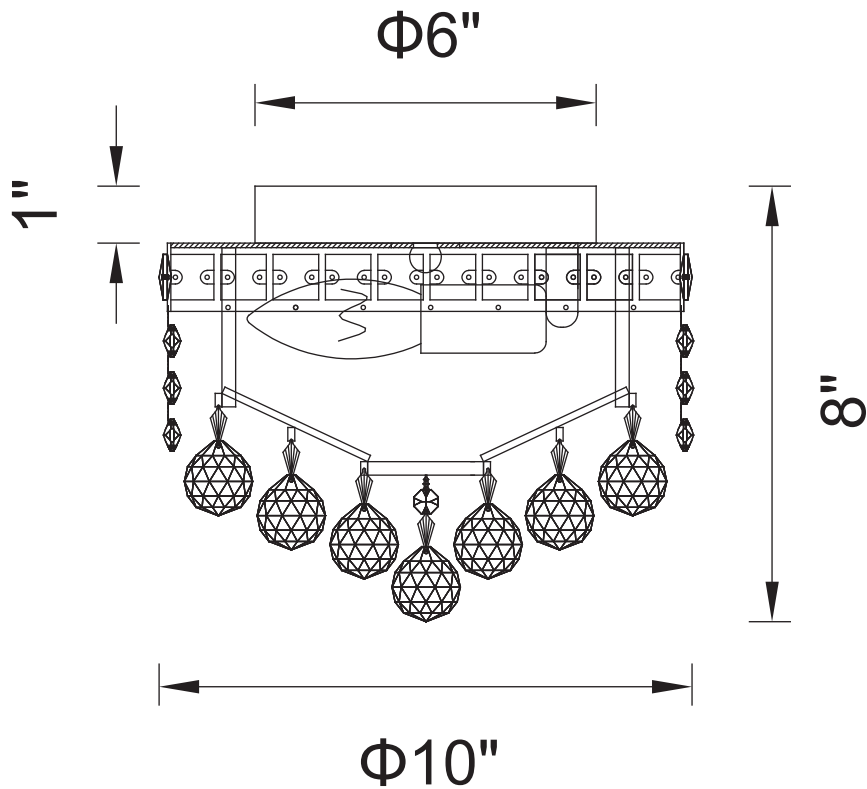

CWI LIGHTING

BRIGHTER LIVING. SIMPLIFIED.

PROJECT: _____

FIXTURE TYPE: _____

LOCATION: _____

CONTACT/PHONE: _____

Item	8002C10G
Collection	LUMINOUS
Finish	Gold
Glass	-----
Crystal	Clear
Input	120V AC,60HZ,AC

Shade	-----
Length/Dia.	10"
Width/Ext.	-----
Height	8"
Maximum	-----
Lumens	-----

Light Source	E12
Bulb Info.	2×60W
Included	-----
Dimmable	No
Color	-----
Weight	