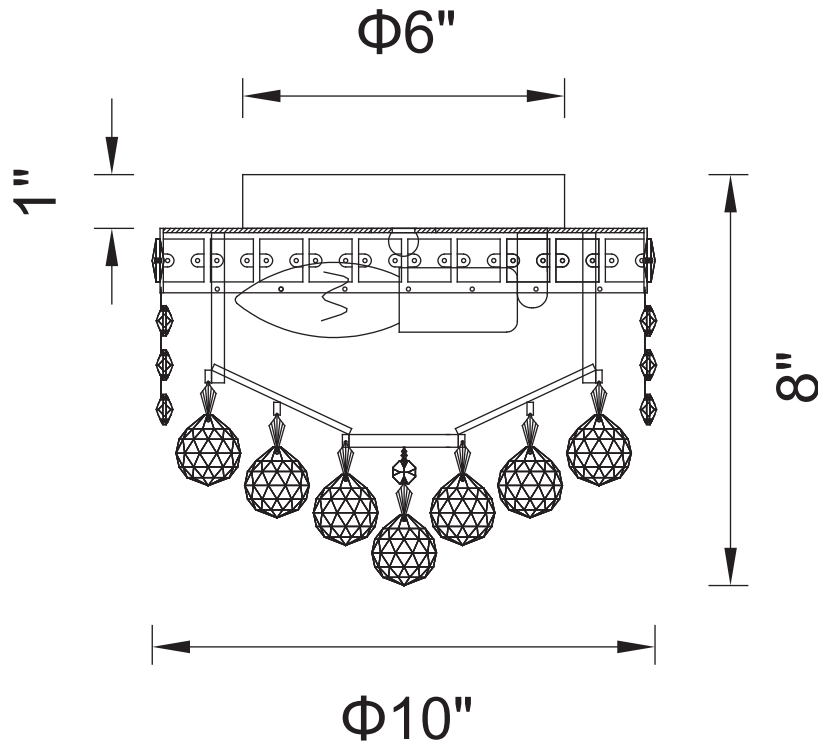

PROJECT: \_\_\_\_\_

FIXTURE TYPE: \_\_\_\_\_

LOCATION: \_\_\_\_\_

CONTACT/PHONE: \_\_\_\_\_

Item	8002C10C
Collection	LUMINOUS
Finish	Chrome
Glass	-----
Crystal	Clear
Input	120V AC,60HZ,AC

Shade	-----
Length/Dia.	10"
Width/Ext.	-----
Height	8"
Maximum	-----
Lumens	-----

Light Source	E12
Bulb Info.	2×60W
Included	-----
Dimmable	No
Color	-----
Weight	