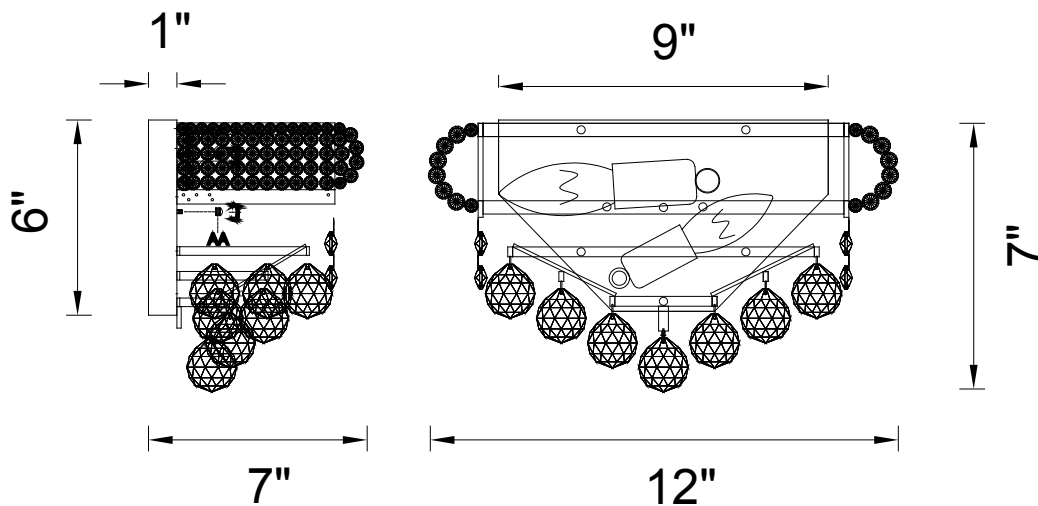

PROJECT: \_\_\_\_\_

FIXTURE TYPE: \_\_\_\_\_

LOCATION: \_\_\_\_\_

CONTACT/PHONE: \_\_\_\_\_

Item	8001W12G-A
Collection	KINGDOM
Finish	Gold
Glass	-----
Crystal	Clear
Input	120V AC,60HZ,AC

Shade	-----
Length/Dia.	12"
Width/Ext.	7"
Height	7"
Maximum	-----
Lumens	-----

Light Source	E12
Bulb Info.	2×60W
Included	-----
Dimmable	No
Color	-----
Weight	