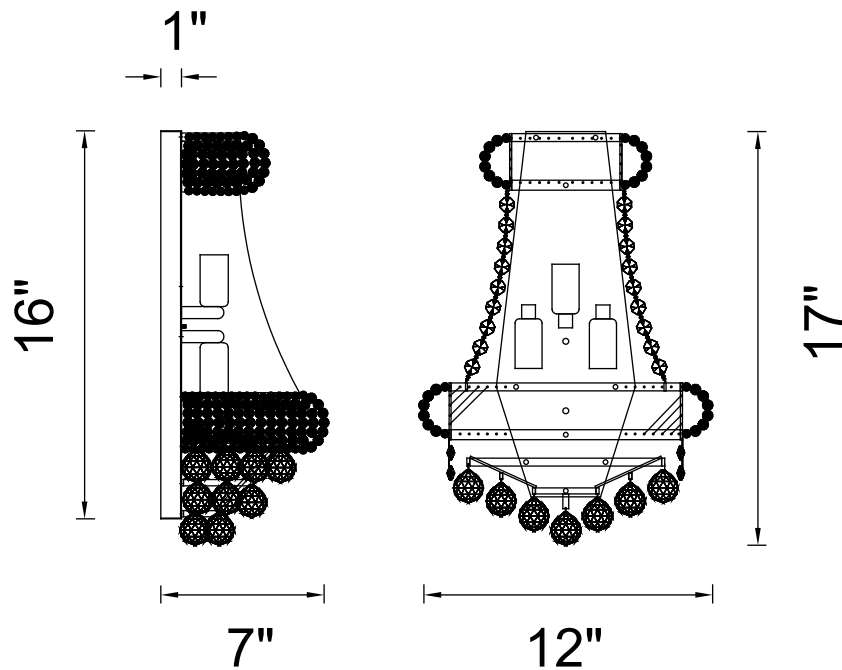

PROJECT: _____

FIXTURE TYPE: _____

LOCATION: _____

CONTACT/PHONE: _____

Item	8001W12C-B
Collection	KINGDOM
Finish	Chrome
Glass	-----
Crystal	Clear
Input	120V AC,60HZ,AC

Shade	-----
Length/Dia.	12"
Width/Ext.	7"
Height	17"
Maximum	-----
Lumens	-----

Light Source	E12
Bulb Info.	3×60W
Included	-----
Dimmable	No
Color	-----
Weight	