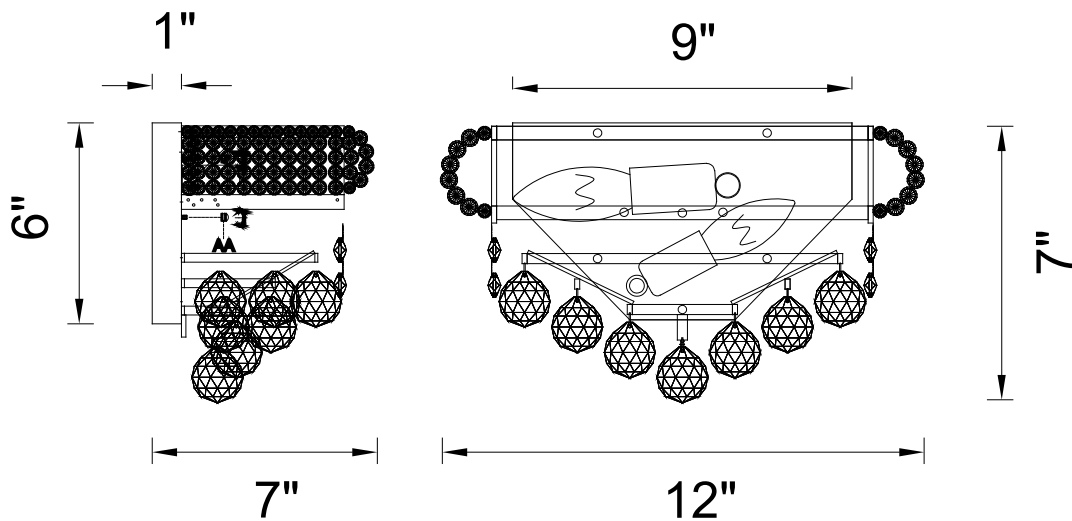

PROJECT: _____

FIXTURE TYPE: _____

LOCATION: _____

CONTACT/PHONE: _____

Item	8001W12C-A
Collection	KINGDOM
Finish	Chrome
Glass	-----
Crystal	Clear
Input	120V AC,60HZ,AC

Shade	-----
Length/Dia.	12"
Width/Ext.	7"
Height	7"
Maximum	-----
Lumens	-----

Light Source	E12
Bulb Info.	2×60W
Included	-----
Dimmable	No
Color	-----
Weight	