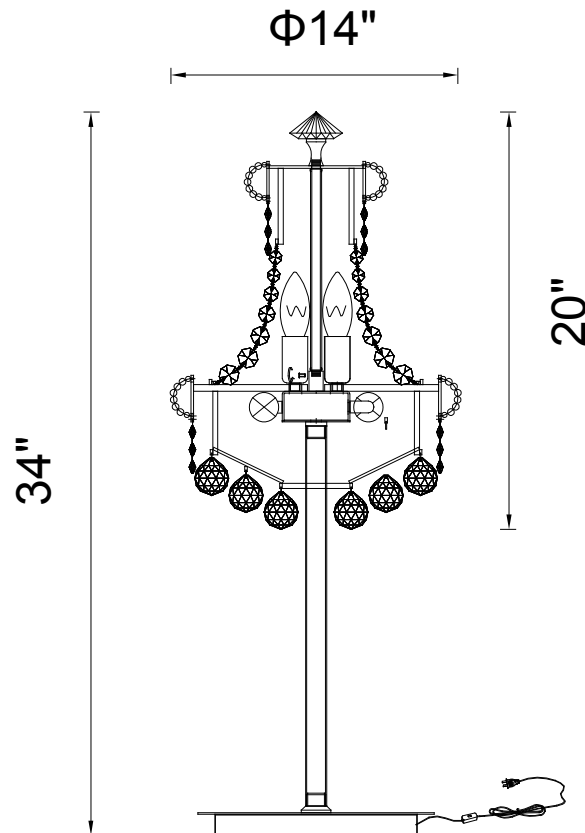

PROJECT: _____

FIXTURE TYPE: _____

LOCATION: _____

CONTACT/PHONE: _____

Item	8001T14G
Collection	KINGDOM
Finish	Gold
Glass	-----
Crystal	Clear
Input	120V AC,60HZ,AC

Shade	-----
Length/Dia.	14"
Width/Ext.	-----
Height	20"
Maximum	34"
Lumens	-----

Light Source	E12
Bulb Info.	6×60W
Included	-----
Dimmable	No
Color	-----
Weight	