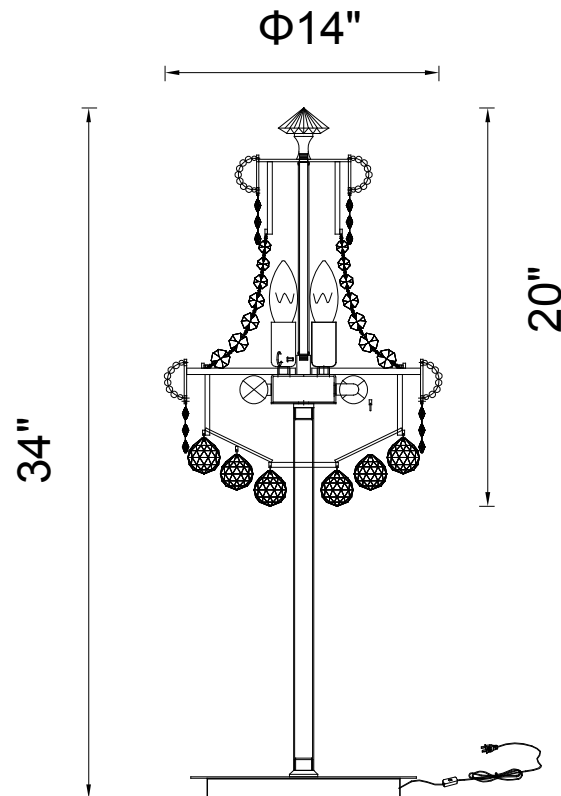

PROJECT: \_\_\_\_\_

FIXTURE TYPE: \_\_\_\_\_

LOCATION: \_\_\_\_\_

CONTACT/PHONE: \_\_\_\_\_

Item	8001T14C
Collection	KINGDOM
Finish	Chrome
Glass	-----
Crystal	Clear
Input	120V AC,60HZ,AC

Shade	-----
Length/Dia.	14"
Width/Ext.	-----
Height	20"
Maximum	34"
Lumens	-----

Light Source	E12
Bulb Info.	6×60W
Included	-----
Dimmable	No
Color	-----
Weight	