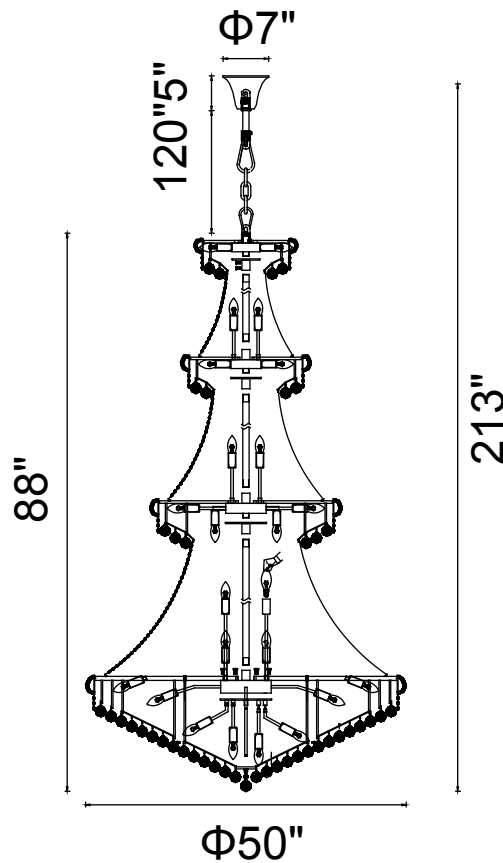

PROJECT: \_\_\_\_\_

FIXTURE TYPE: \_\_\_\_\_

LOCATION: \_\_\_\_\_

CONTACT/PHONE: \_\_\_\_\_

Item	8001P50C
Collection	EMPIRE
Finish	Chrome
Glass	-----
Crystal	Clear
Input	120V AC,60HZ,AC

Shade	-----
Length/Dia.	50"
Width/Ext.	-----
Height	88"
Maximum	213"
Lumens	-----

Light Source	E12
Bulb Info.	42×60W
Included	-----
Dimmable	No
Color	-----
Weight	