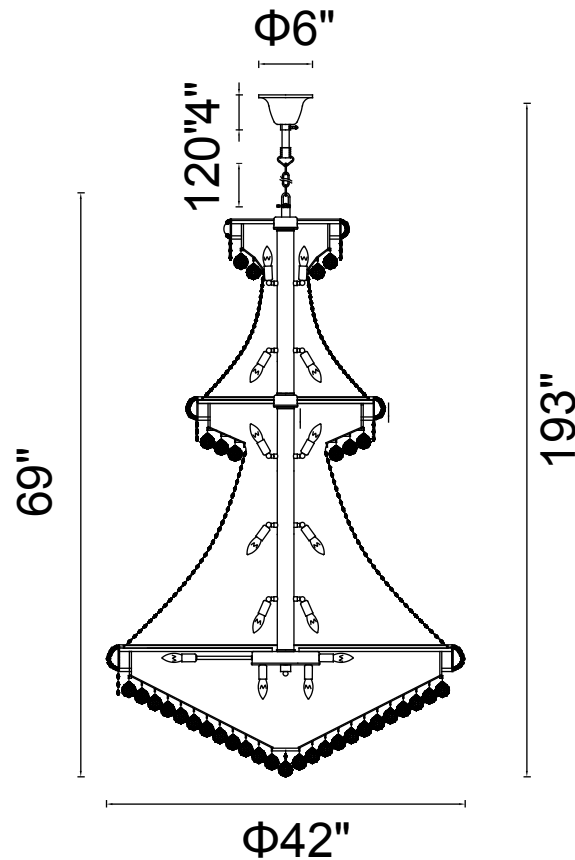

PROJECT: _____

FIXTURE TYPE: _____

LOCATION: _____

CONTACT/PHONE: _____

Item	8001P42C
Collection	EMPIRE
Finish	Chrome
Glass	-----
Crystal	Clear
Input	120V AC,60HZ,AC

Shade	-----
Length/Dia.	42"
Width/Ext.	-----
Height	69"
Maximum	193"
Lumens	-----

Light Source	E12
Bulb Info.	38×60W
Included	-----
Dimmable	No
Color	-----
Weight	