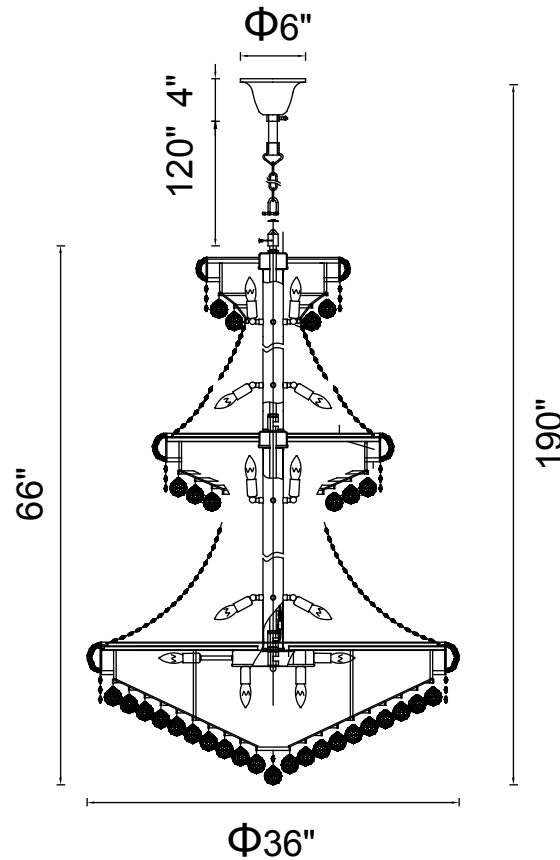

PROJECT: \_\_\_\_\_

FIXTURE TYPE: \_\_\_\_\_

LOCATION: \_\_\_\_\_

CONTACT/PHONE: \_\_\_\_\_

Item	8001P36C
Collection	EMPIRE
Finish	Chrome
Glass	-----
Crystal	Clear
Input	120V AC,60HZ,AC

Shade	-----
Length/Dia.	36"
Width/Ext.	-----
Height	66"
Maximum	190"
Lumens	-----

Light Source	E12
Bulb Info.	34×60W
Included	-----
Dimmable	No
Color	-----
Weight	