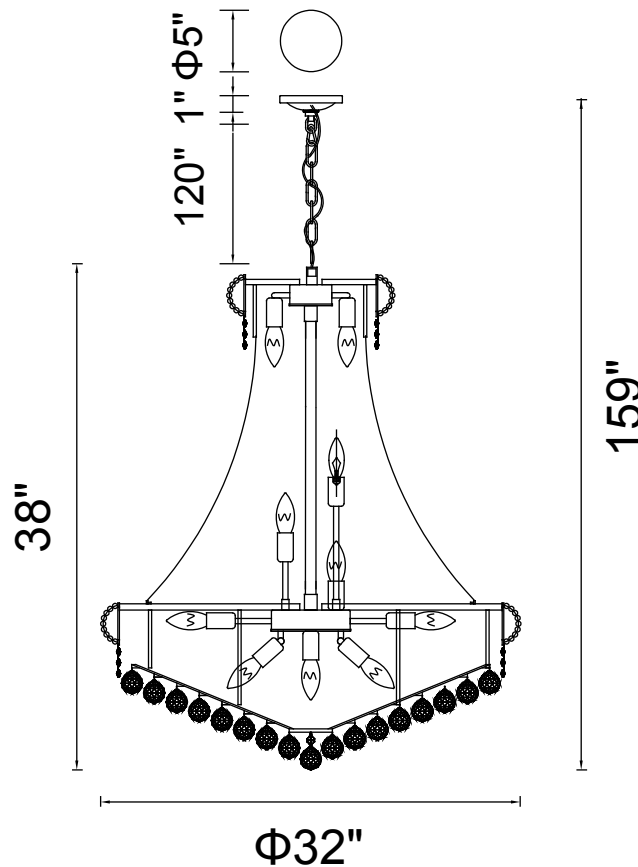

PROJECT: _____

FIXTURE TYPE: _____

LOCATION: _____

CONTACT/PHONE: _____

Item	8001P32G
Collection	EMPIRE
Finish	Gold
Glass	-----
Crystal	Clear
Input	120V AC,60HZ,AC

Shade	-----
Length/Dia.	32"
Width/Ext.	-----
Height	38"
Maximum	159"
Lumens	-----

Light Source	E12
Bulb Info.	19×60W
Included	-----
Dimmable	No
Color	-----
Weight	