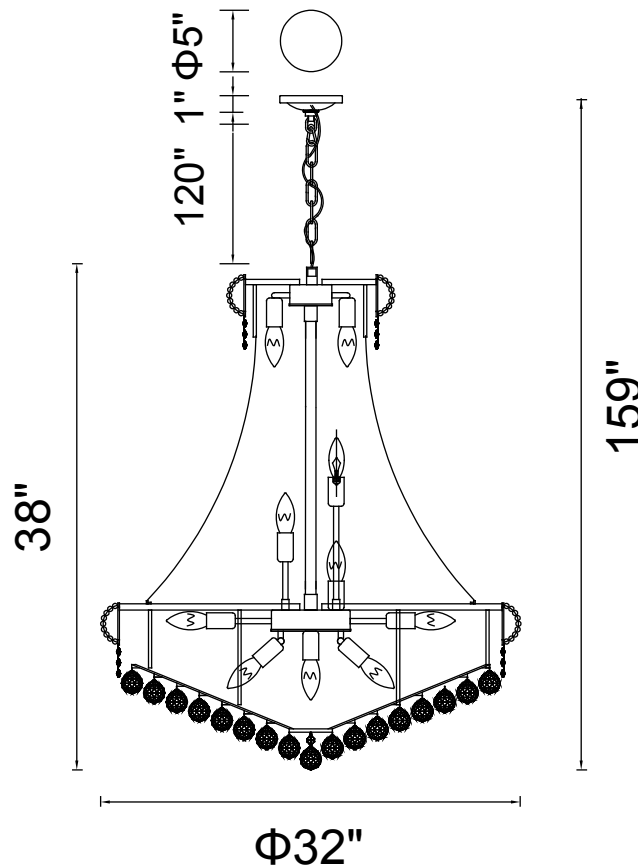

PROJECT: \_\_\_\_\_

FIXTURE TYPE: \_\_\_\_\_

LOCATION: \_\_\_\_\_

CONTACT/PHONE: \_\_\_\_\_

Item	8001P32C
Collection	EMPIRE
Finish	Chrome
Glass	-----
Crystal	Clear
Input	120V AC,60HZ,AC

Shade	-----
Length/Dia.	32"
Width/Ext.	-----
Height	38"
Maximum	159"
Lumens	-----

Light Source	E12
Bulb Info.	19×60W
Included	-----
Dimmable	No
Color	-----
Weight	