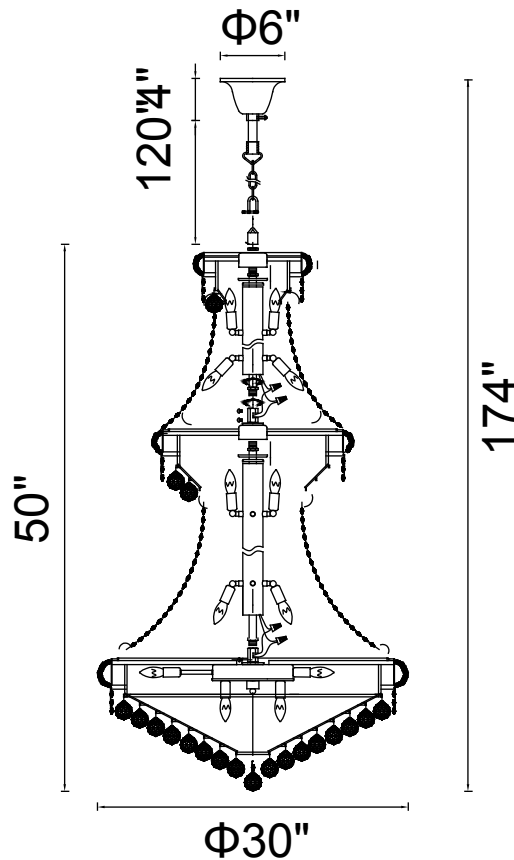

PROJECT: _____

FIXTURE TYPE: _____

LOCATION: _____

CONTACT/PHONE: _____

Item	8001P30C
Collection	EMPIRE
Finish	Chrome
Glass	-----
Crystal	Clear
Input	120V AC,60HZ,AC

Shade	-----
Length/Dia.	30"
Width/Ext.	-----
Height	50"
Maximum	174"
Lumens	-----

Light Source	E12
Bulb Info.	32x60W
Included	-----
Dimmable	No
Color	-----
Weight	