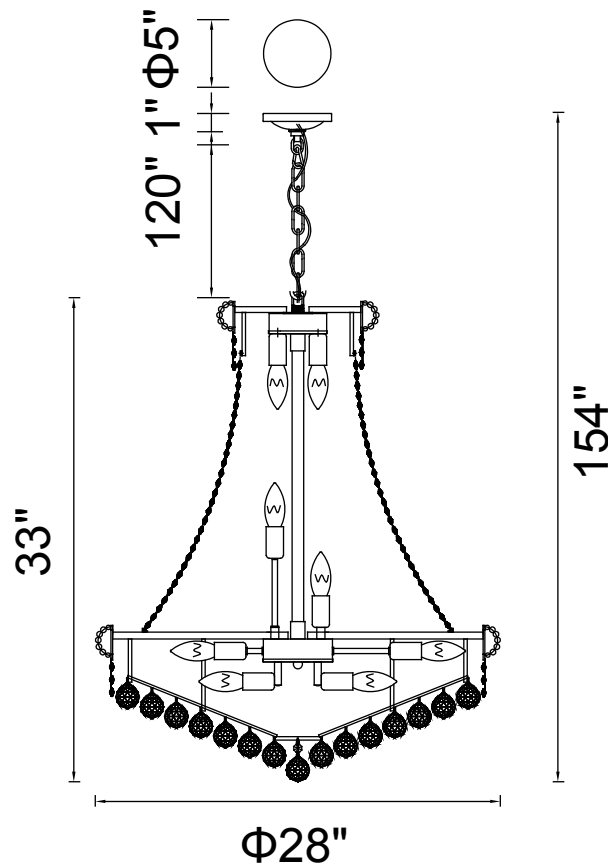

PROJECT: _____

FIXTURE TYPE: _____

LOCATION: _____

CONTACT/PHONE: _____

Item	8001P28C
Collection	EMPIRE
Finish	Chrome
Glass	-----
Crystal	Clear
Input	120V AC,60HZ,AC

Shade	-----
Length/Dia.	28"
Width/Ext.	-----
Height	33"
Maximum	154"
Lumens	-----

Light Source	E12
Bulb Info.	18×60W
Included	-----
Dimmable	No
Color	-----
Weight	