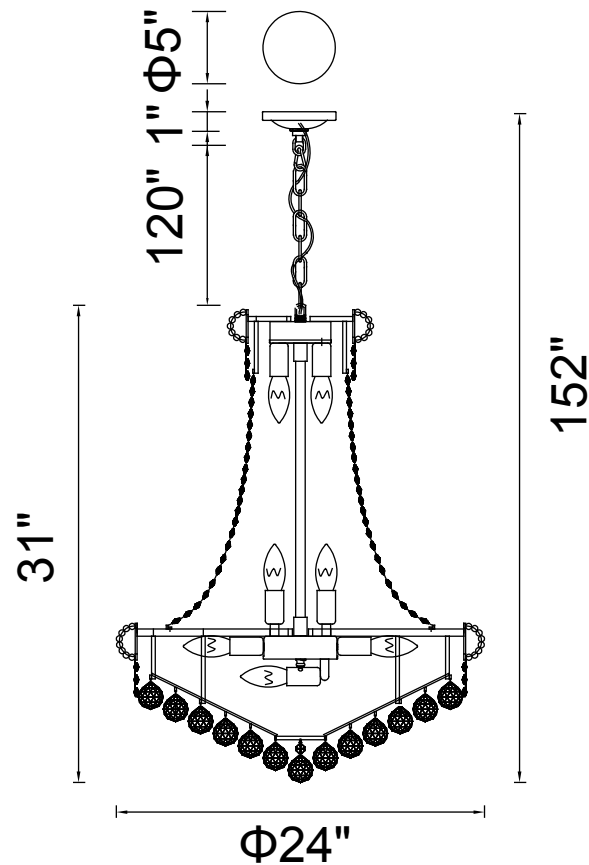

PROJECT: _____

FIXTURE TYPE: _____

LOCATION: _____

CONTACT/PHONE: _____

Item	8001P24C
Collection	EMPIRE
Finish	Chrome
Glass	-----
Crystal	Clear
Input	120V AC,60HZ,AC

Shade	-----
Length/Dia.	24"
Width/Ext.	-----
Height	31"
Maximum	152"
Lumens	-----

Light Source	E12
Bulb Info.	17×60W
Included	-----
Dimmable	No
Color	-----
Weight	