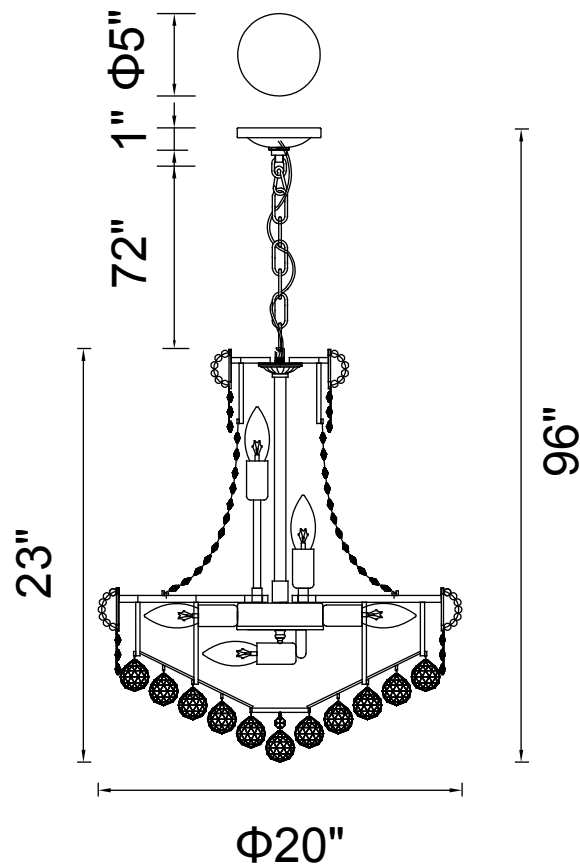

PROJECT: \_\_\_\_\_

FIXTURE TYPE: \_\_\_\_\_

LOCATION: \_\_\_\_\_

CONTACT/PHONE: \_\_\_\_\_

Item	8001P20G
Collection	EMPIRE
Finish	Gold
Glass	-----
Crystal	Clear
Input	120V AC,60HZ,AC

Shade	-----
Length/Dia.	20"
Width/Ext.	-----
Height	23"
Maximum	96"
Lumens	-----

Light Source	E12
Bulb Info.	14x60W
Included	-----
Dimmable	No
Color	-----
Weight	