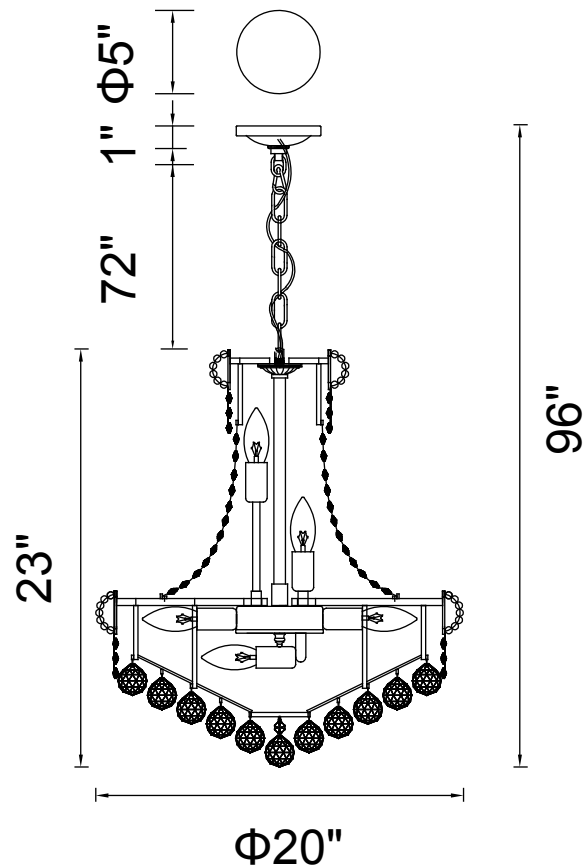

PROJECT: _____

FIXTURE TYPE: _____

LOCATION: _____

CONTACT/PHONE: _____

Item	8001P20C
Collection	EMPIRE
Finish	Chrome
Glass	-----
Crystal	Clear
Input	120V AC,60HZ,AC

Shade	-----
Length/Dia.	20"
Width/Ext.	-----
Height	23"
Maximum	96"
Lumens	-----

Light Source	E12
Bulb Info.	14x60W
Included	-----
Dimmable	No
Color	-----
Weight	