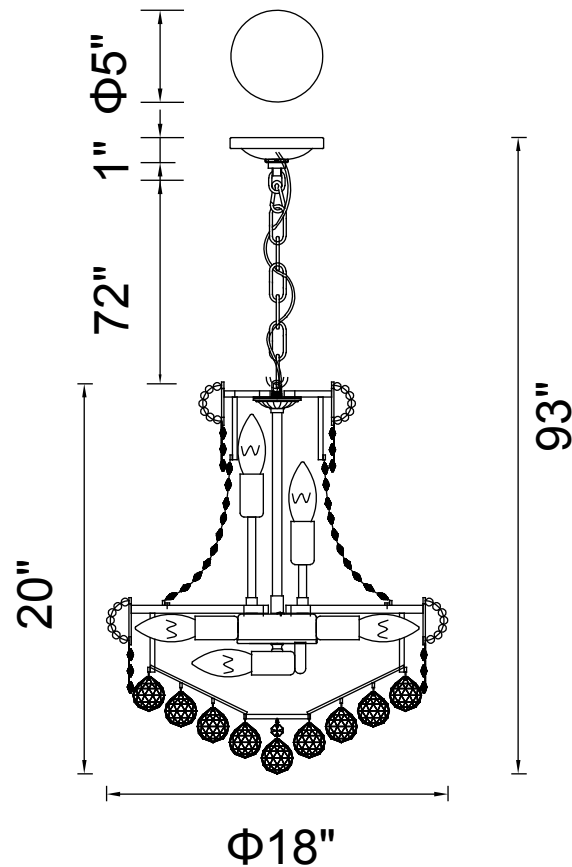

PROJECT: \_\_\_\_\_

FIXTURE TYPE: \_\_\_\_\_

LOCATION: \_\_\_\_\_

CONTACT/PHONE: \_\_\_\_\_

Item	8001P18G
Collection	EMPIRE
Finish	Gold
Glass	-----
Crystal	Clear
Input	120V AC,60HZ,AC

Shade	-----
Length/Dia.	18"
Width/Ext.	-----
Height	20"
Maximum	93"
Lumens	-----

Light Source	E12
Bulb Info.	8×60W
Included	-----
Dimmable	No
Color	-----
Weight	