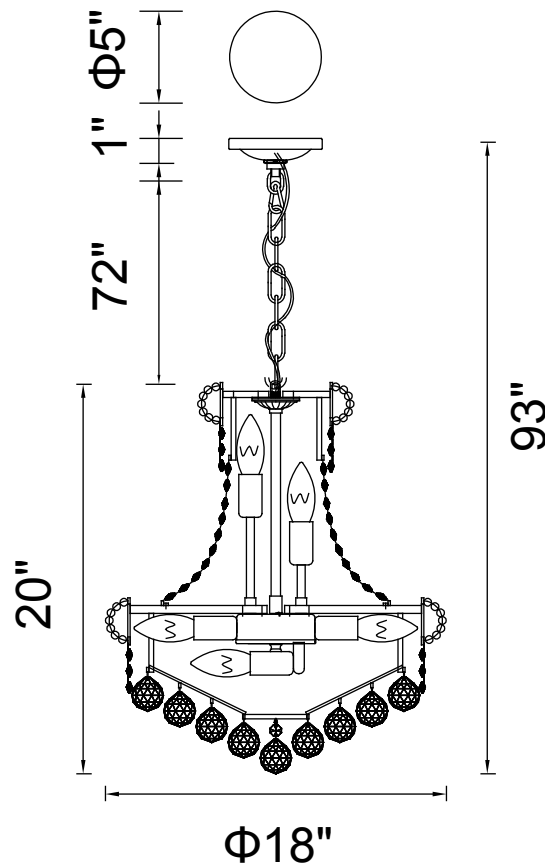

PROJECT: _____

FIXTURE TYPE: _____

LOCATION: _____

CONTACT/PHONE: _____

Item	8001P18C
Collection	EMPIRE
Finish	Chrome
Glass	-----
Crystal	Clear
Input	120V AC,60HZ,AC

Shade	-----
Length/Dia.	18"
Width/Ext.	-----
Height	20"
Maximum	93"
Lumens	-----

Light Source	E12
Bulb Info.	8×60W
Included	-----
Dimmable	No
Color	-----
Weight	