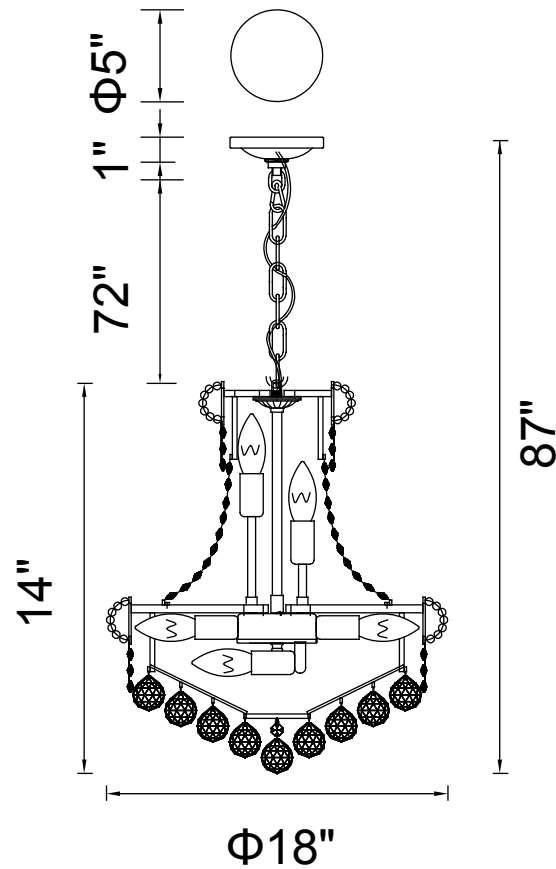

PROJECT: \_\_\_\_\_

FIXTURE TYPE: \_\_\_\_\_

LOCATION: \_\_\_\_\_

CONTACT/PHONE: \_\_\_\_\_

Item	8001P14C
Collection	EMPIRE
Finish	Gold
Glass	-----
Crystal	Clear
Input	120V AC,60HZ,AC

Shade	-----
Length/Dia.	18"
Width/Ext.	-----
Height	14"
Maximum	87"
Lumens	-----

Light Source	E12
Bulb Info.	6x60W
Included	-----
Dimmable	No
Color	-----
Weight	