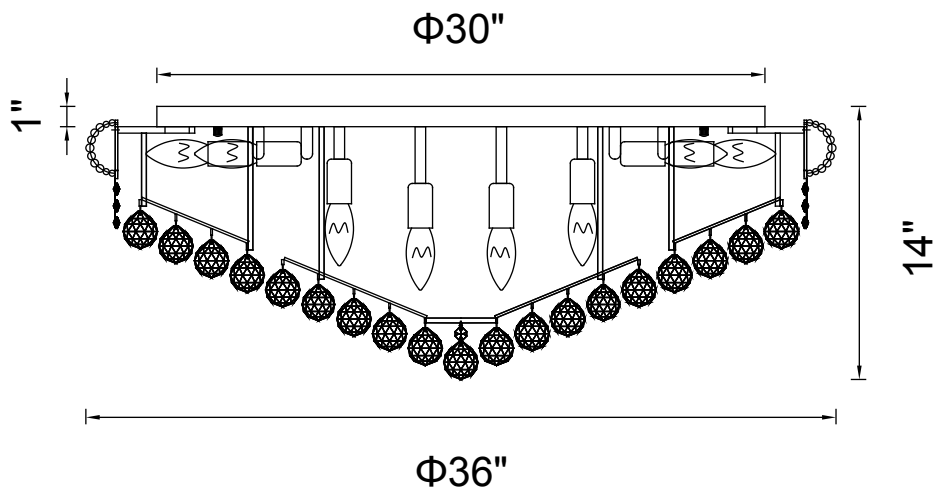

PROJECT: _____

FIXTURE TYPE: _____

LOCATION: _____

CONTACT/PHONE: _____

Item	8001C36C
Collection	EMPIRE
Finish	Chrome
Glass	-----
Crystal	Clear
Input	120V AC,60HZ,AC

Shade	-----
Length/Dia.	36"
Width/Ext.	-----
Height	14"
Maximum	-----
Lumens	-----

Light Source	E12
Bulb Info.	20x60W
Included	-----
Dimmable	No
Color	-----
Weight	