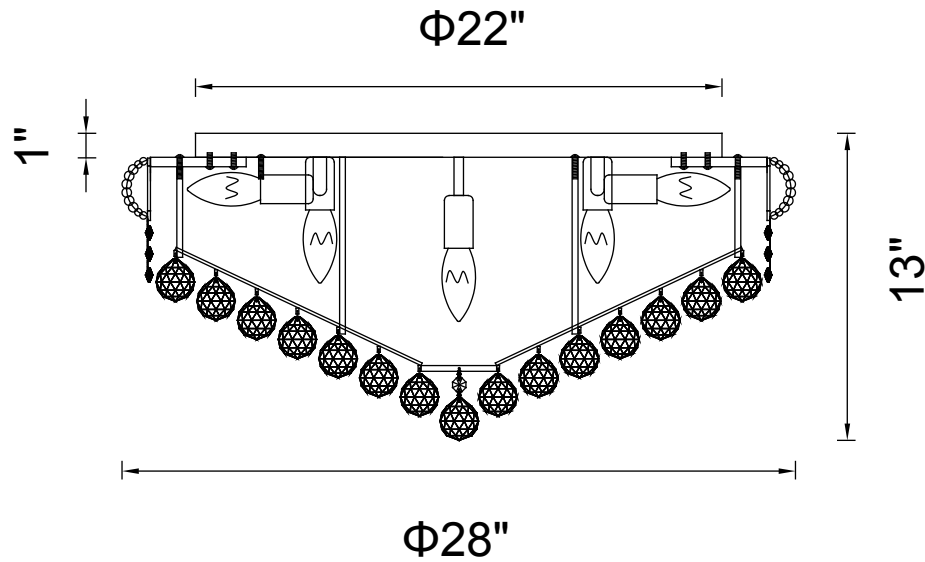

PROJECT: \_\_\_\_\_

FIXTURE TYPE: \_\_\_\_\_

LOCATION: \_\_\_\_\_

CONTACT/PHONE: \_\_\_\_\_

Item	8001C28G
Collection	EMPIRE
Finish	Gold
Glass	-----
Crystal	Clear
Input	120V AC,60HZ,AC

Shade	-----
Length/Dia.	28"
Width/Ext.	-----
Height	13"
Maximum	-----
Lumens	-----

Light Source	E12
Bulb Info.	15×60W
Included	-----
Dimmable	No
Color	-----
Weight	