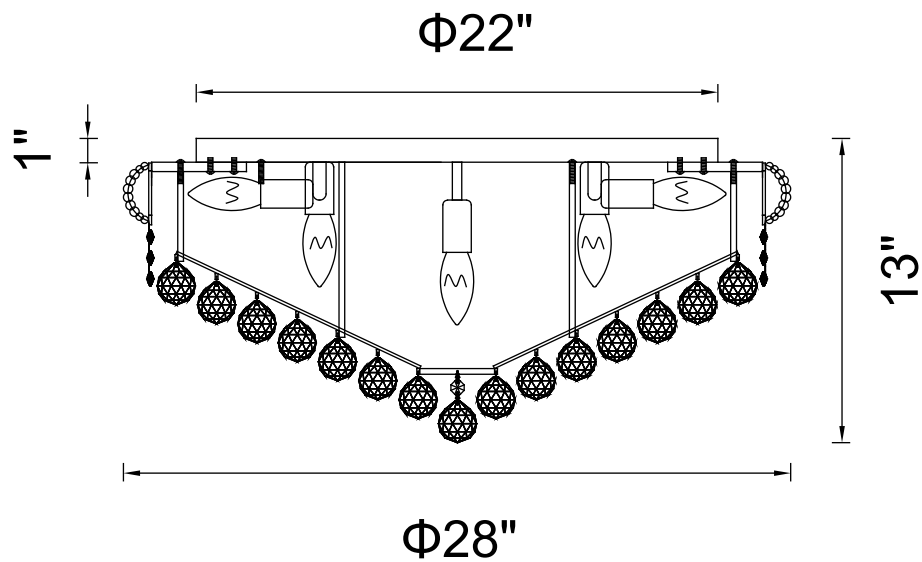

PROJECT: \_\_\_\_\_

FIXTURE TYPE: \_\_\_\_\_

LOCATION: \_\_\_\_\_

CONTACT/PHONE: \_\_\_\_\_

Item	8001C28C
Collection	EMPIRE
Finish	Chrome
Glass	-----
Crystal	Clear
Input	120V AC,60HZ,AC

Shade	-----
Length/Dia.	28"
Width/Ext.	-----
Height	13"
Maximum	-----
Lumens	-----

Light Source	E12
Bulb Info.	15×60W
Included	-----
Dimmable	No
Color	-----
Weight	