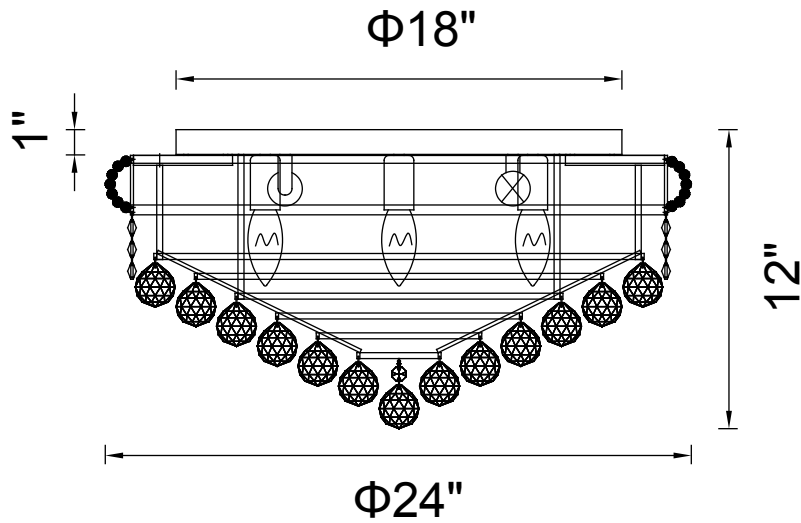

PROJECT: _____

FIXTURE TYPE: _____

LOCATION: _____

CONTACT/PHONE: _____

Item	8001C24G
Collection	KINGDOM
Finish	Gold
Glass	-----
Crystal	Clear
Input	120V AC,60HZ,AC

Shade	-----
Length/Dia.	24"
Width/Ext.	-----
Height	12"
Maximum	-----
Lumens	-----

Light Source	E12
Bulb Info.	13×60W
Included	-----
Dimmable	No
Color	-----
Weight	