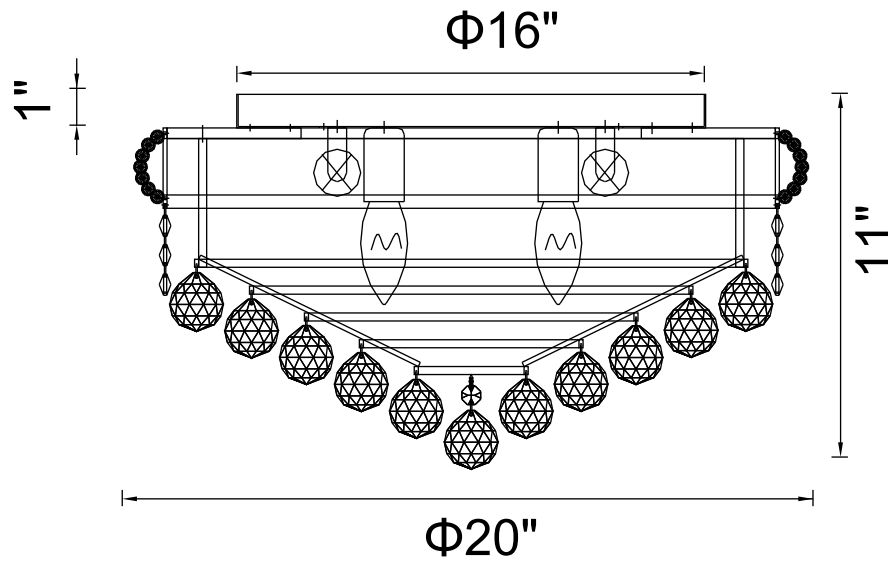

PROJECT: _____

FIXTURE TYPE: _____

LOCATION: _____

CONTACT/PHONE: _____

Item	8001C20G
Collection	KINGDOM
Finish	Gold
Glass	-----
Crystal	Clear
Input	120V AC,60HZ,AC

Shade	-----
Length/Dia.	20"
Width/Ext.	-----
Height	11"
Maximum	-----
Lumens	-----

Light Source	E12
Bulb Info.	8x60W
Included	-----
Dimmable	No
Color	-----
Weight	