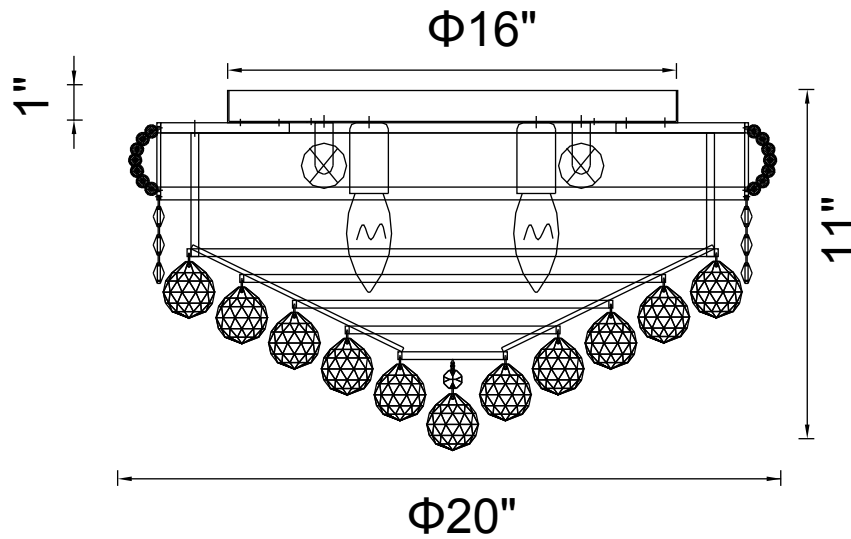

PROJECT: _____

FIXTURE TYPE: _____

LOCATION: _____

CONTACT/PHONE: _____

Item	8001C20C
Collection	KINGDOM
Finish	Chrome
Glass	-----
Crystal	Clear
Input	120V AC,60HZ,AC

Shade	-----
Length/Dia.	20"
Width/Ext.	-----
Height	11"
Maximum	-----
Lumens	-----

Light Source	E12
Bulb Info.	8×60W
Included	-----
Dimmable	No
Color	-----
Weight	