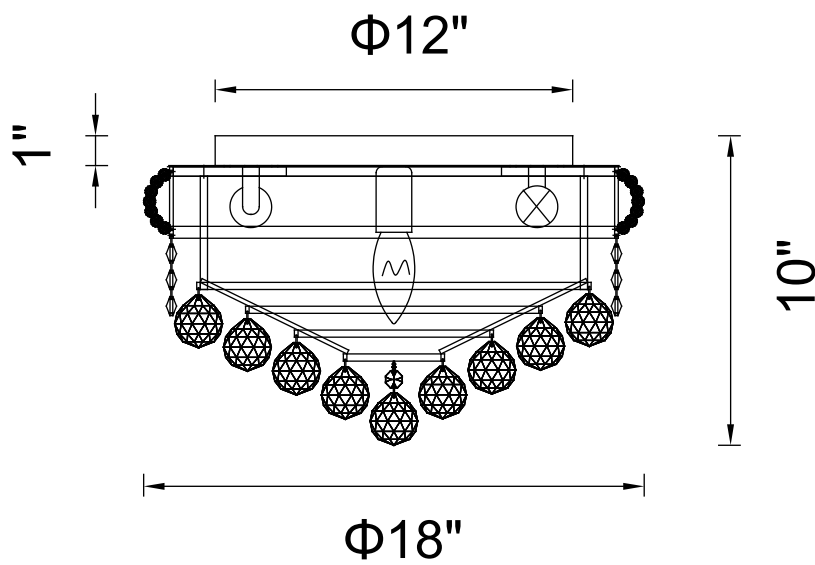

PROJECT: _____

FIXTURE TYPE: _____

LOCATION: _____

CONTACT/PHONE: _____

Item	8001C18C
Collection	EMPIRE
Finish	Chrome
Glass	-----
Crystal	Clear
Input	120V AC,60HZ,AC

Shade	-----
Length/Dia.	18"
Width/Ext.	-----
Height	10"
Maximum	-----
Lumens	-----

Light Source	E12
Bulb Info.	5×60W
Included	-----
Dimmable	No
Color	-----
Weight	