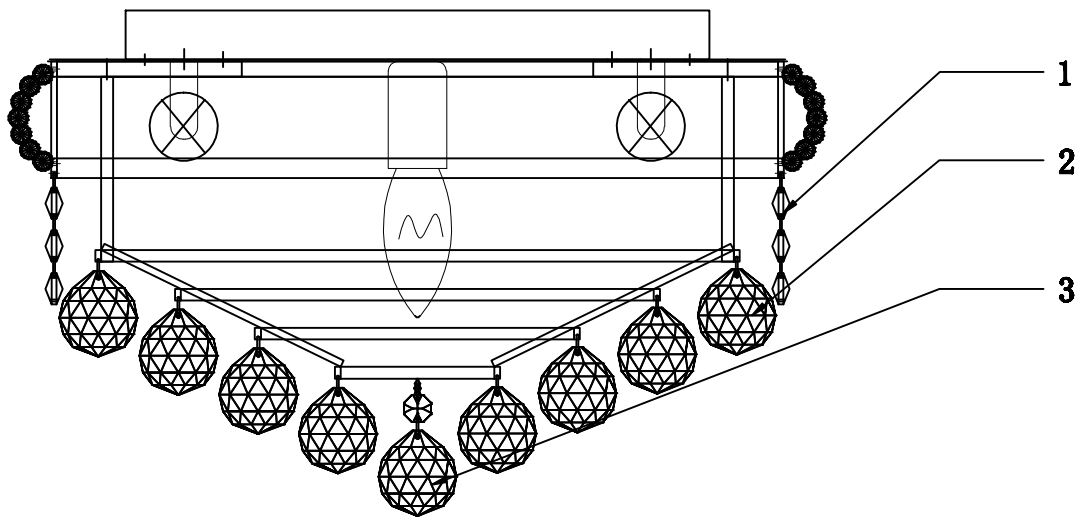

# ASSEMBLE INSTRUCTION

## 8001C18

110V E12 BULB 5\*40W

φ450\*H260mm

1. PLEASE TAKE OFF THE PLASTIC SHEET FROM THE LAMP BODY.
2. PLEASE WEAR GLOVES WHEN YOU HANGING THE CRYSTAL.
3. ALL THE CRYSTAL BALL ARE 40#.

1  
  
 14mm\*3pcs  
 72PCS

2  
  
 40mm\*1pcs  
 60PCS

3  
  
 14mm\*1pcs  
 40mm\*1pcs  
 1PCS

NO.	1	2	3
Quantity	72	60	1