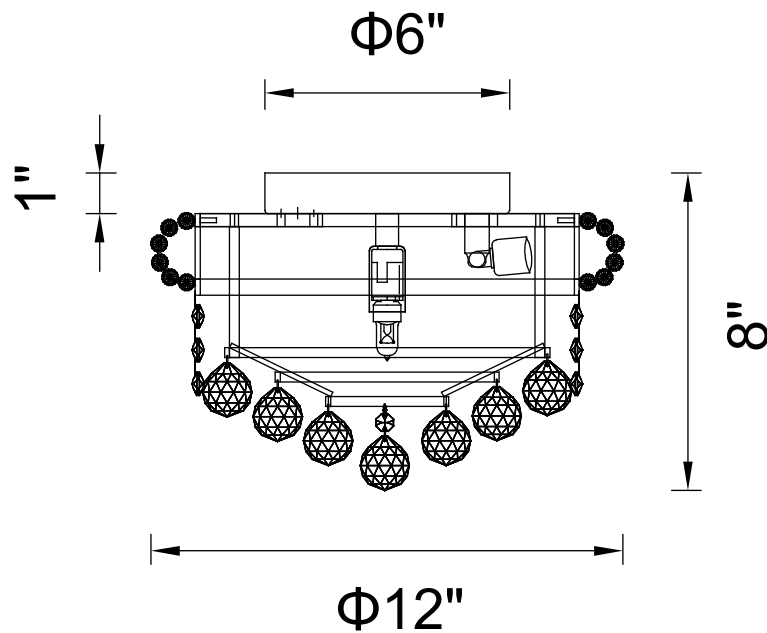

PROJECT: _____

FIXTURE TYPE: _____

LOCATION: _____

CONTACT/PHONE: _____

Item	8001C12C
Collection	EMPIRE
Finish	Chrome
Glass	-----
Crystal	Clear
Input	120V AC,60HZ,AC

Shade	-----
Length/Dia.	12"
Width/Ext.	-----
Height	8"
Maximum	-----
Lumens	-----

Light Source	E12
Bulb Info.	3×60W
Included	-----
Dimmable	No
Color	-----
Weight	