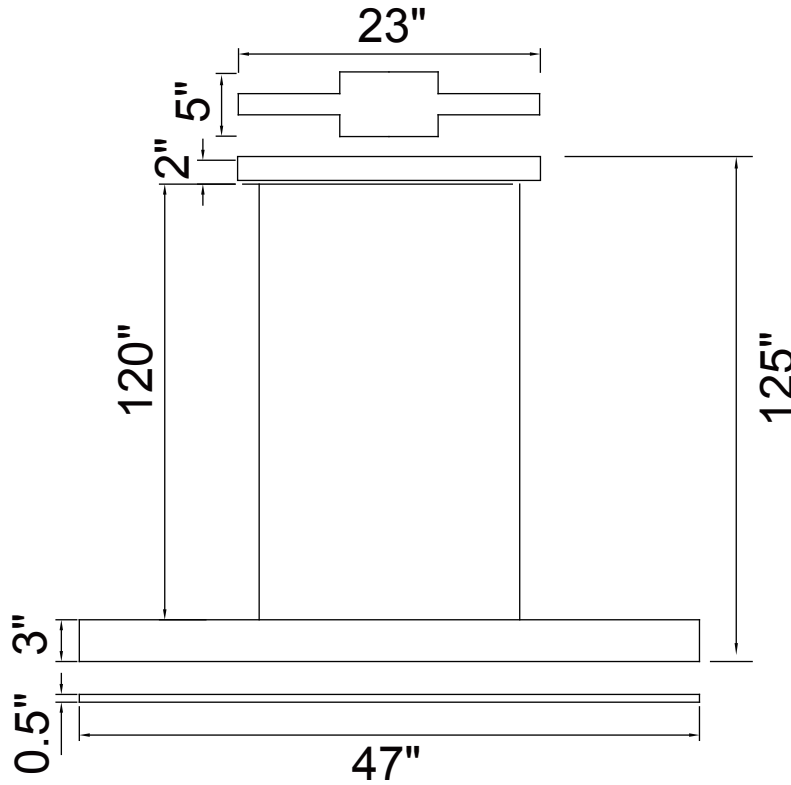

PROJECT: _____
 FIXTURE TYPE: _____
 LOCATION: _____
 CONTACT/PHONE: _____

Item	7145P47-1-266-RC
Collection	KRISTA
Finish	Satin White
Glass	-----
Crystal	-----
Input	120V AC,60HZ,AC

Shade	-----
Length/Dia.	47"
Width/Ext.	0.5"
Height	3"
Maximum	125"
Lumens	1000

Light Source	LED
Bulb Info.	25W
Included	-----
Dimmable	No
Color	3000K
Weight	3.0KG