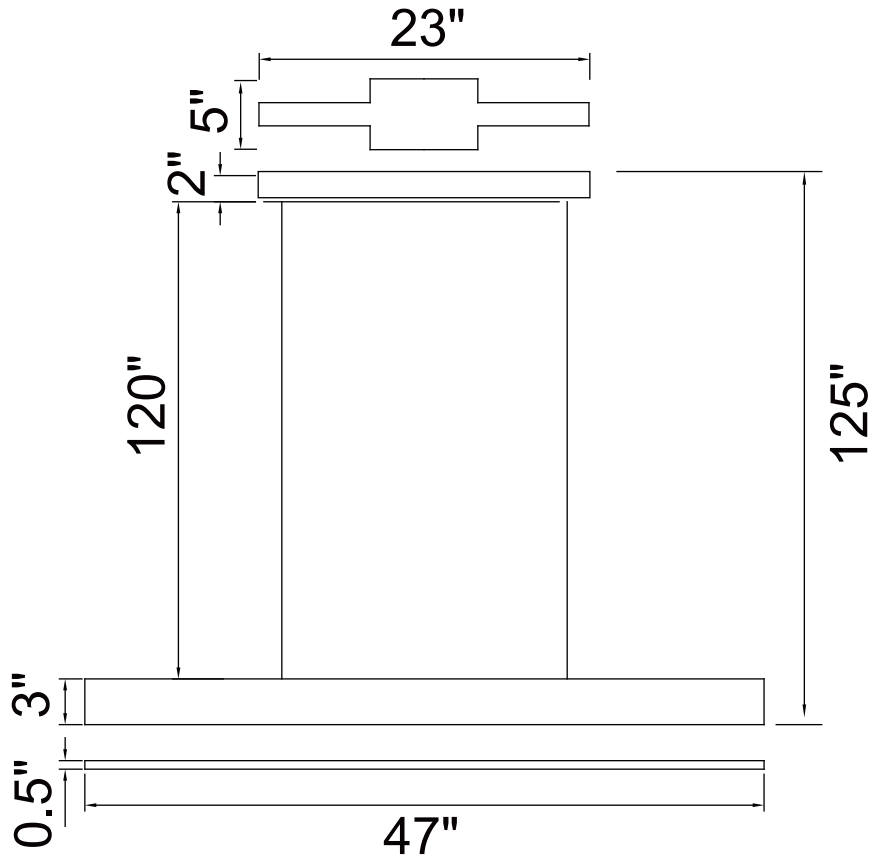

PROJECT: \_\_\_\_\_  
 FIXTURE TYPE: \_\_\_\_\_  
 LOCATION: \_\_\_\_\_  
 CONTACT/PHONE: \_\_\_\_\_

Item	7145P47-1-253-RC
Collection	KRISTA
Finish	Satin Black
Glass	-----
Crystal	-----
Input	120V AC,60HZ,AC

Shade	-----
Length/Dia.	47"
Width/Ext.	0.5"
Height	3"
Maximum	125"
Lumens	1000

Light Source	LED
Bulb Info.	25W
Included	-----
Dimmable	No
Color	3000K
Weight	3.0KG