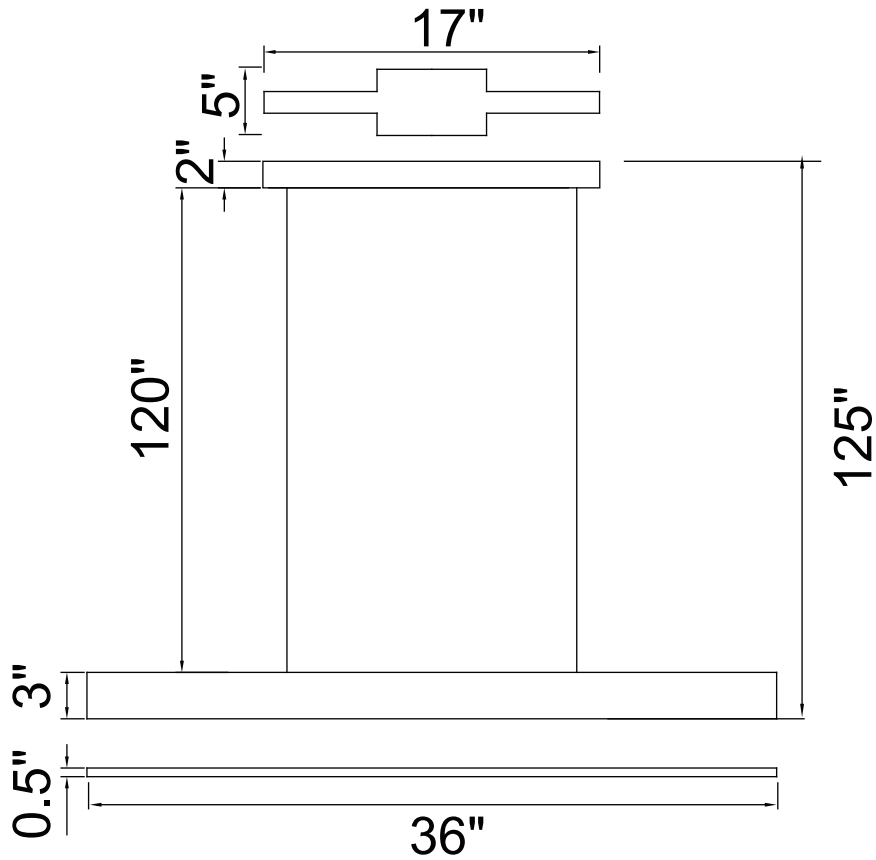

PROJECT: \_\_\_\_\_  
 FIXTURE TYPE: \_\_\_\_\_  
 LOCATION: \_\_\_\_\_  
 CONTACT/PHONE: \_\_\_\_\_

Item	7145P36-1-266-RC
Collection	KRISTA
Finish	Satin White
Glass	-----
Crystal	-----
Input	120V AC,60HZ,AC

Shade	-----
Length/Dia.	36"
Width/Ext.	0.5"
Height	3"
Maximum	125"
Lumens	800

Light Source	LED
Bulb Info.	20W
Included	-----
Dimmable	No
Color	3000K
Weight	2.2KG