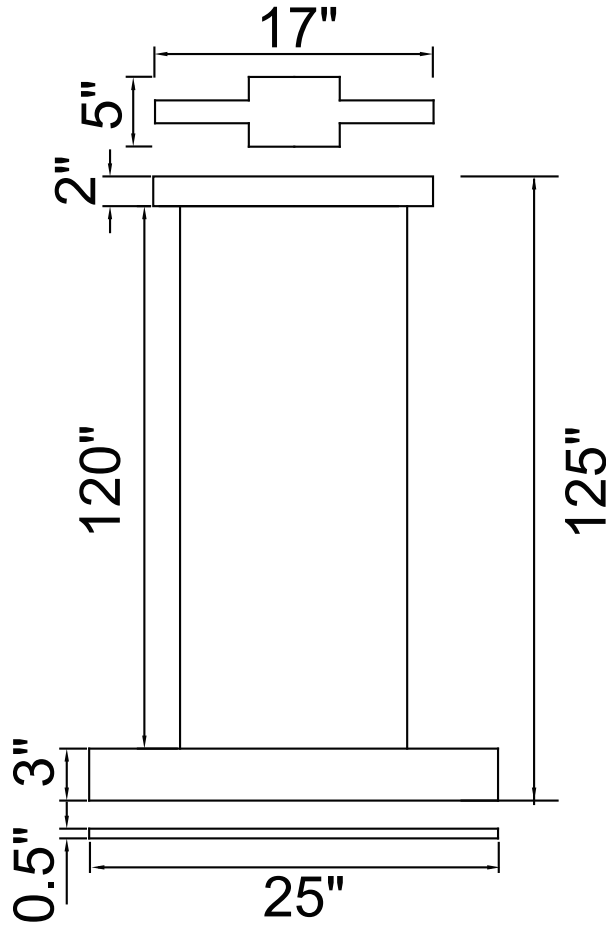

PROJECT: _____
 FIXTURE TYPE: _____
 LOCATION: _____
 CONTACT/PHONE: _____

Item	7145P25-1-266-RC
Collection	KRISTA
Finish	Satin White
Glass	-----
Crystal	-----
Input	120V AC,60HZ,AC

Shade	-----
Length/Dia.	25"
Width/Ext.	0.5"
Height	3"
Maximum	125"
Lumens	480

Light Source	LED
Bulb Info.	12W
Included	-----
Dimmable	No
Color	3000K
Weight	1.5KG