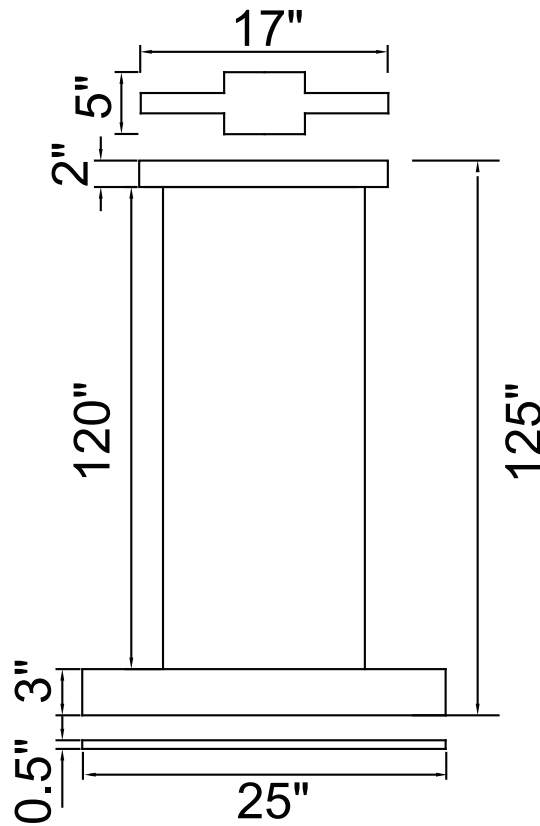

PROJECT: _____
 FIXTURE TYPE: _____
 LOCATION: _____
 CONTACT/PHONE: _____

Item	7145P25-1-253-RC
Collection	KRISTA
Finish	Satin Black
Glass	-----
Crystal	-----
Input	120V AC,60HZ,AC

Shade	-----
Length/Dia.	25"
Width/Ext.	0.5"
Height	3"
Maximum	125"
Lumens	480

Light Source	LED
Bulb Info.	12W
Included	-----
Dimmable	No
Color	3000K
Weight	1.5KG