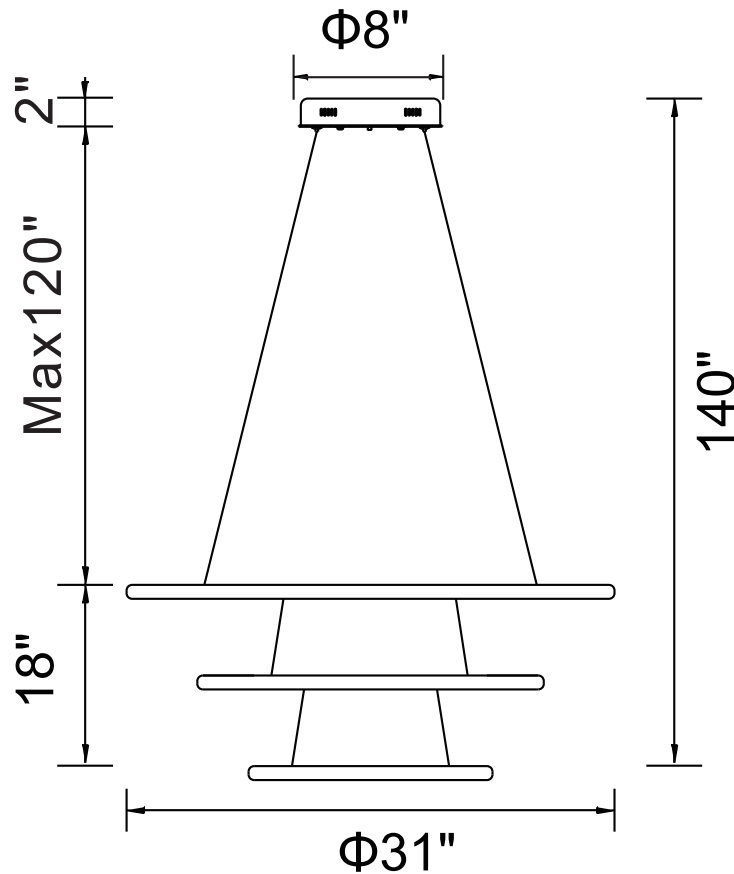

PROJECT: _____

FIXTURE TYPE: _____

LOCATION: _____

CONTACT/PHONE: _____

Item	7112P31-103
Collection	CHALICE
Finish	White
Glass	-----
Crystal	-----
Input	120V AC,60HZ,AC

Shade	-----
Length/Dia.	31"
Width/Ext.	-----
Height	18"
Maximum	140"
Lumens	3578

Light Source	LED
Bulb Info.	54W
Included	-----
Dimmable	Yes
Color	3000K
Weight	