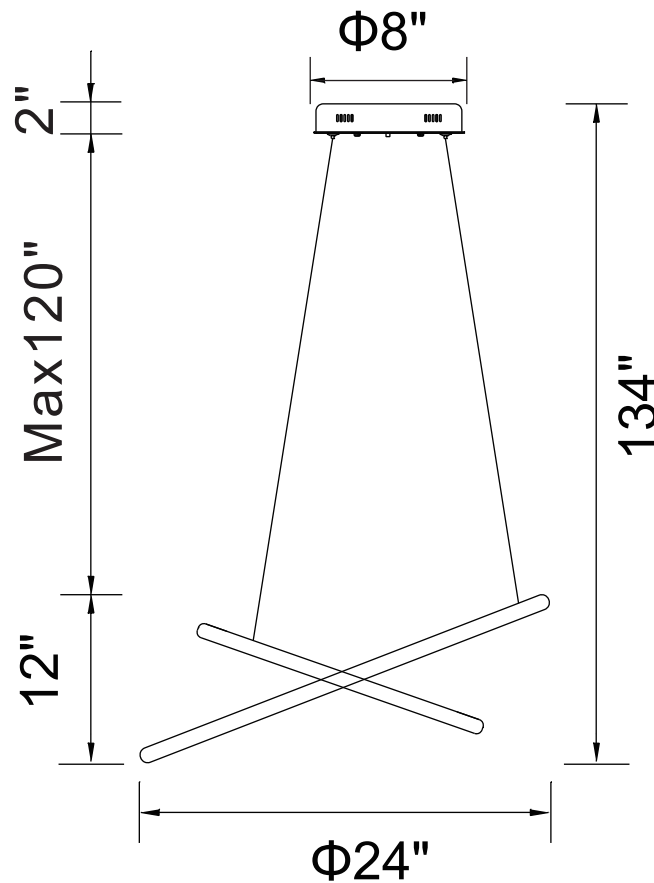

PROJECT: _____

FIXTURE TYPE: _____

LOCATION: _____

CONTACT/PHONE: _____

Item	7112P24-103
Collection	CHALICE
Finish	White
Glass	-----
Crystal	-----
Input	120V AC,60HZ,AC

Shade	-----
Length/Dia.	24"
Width/Ext.	-----
Height	12"
Maximum	134"
Lumens	2128

Light Source	LED
Bulb Info.	30W
Included	-----
Dimmable	Yes
Color	3000K
Weight	