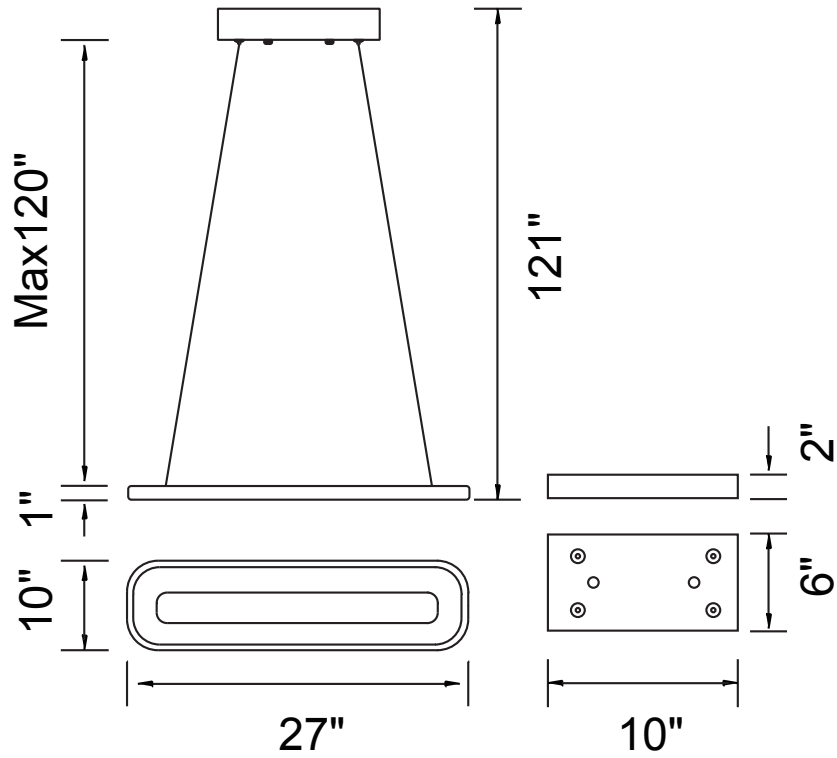

PROJECT: \_\_\_\_\_  
 FIXTURE TYPE: \_\_\_\_\_  
 LOCATION: \_\_\_\_\_  
 CONTACT/PHONE: \_\_\_\_\_

Item	7111P50-103
Collection	CAMPTON
Finish	White
Glass	-----
Crystal	-----
Input	120V AC,60HZ,AC

Shade	-----
Length/Dia.	27"
Width/Ext.	10"
Height	1"
Maximum	121"
Lumens	1400

Light Source	LED
Bulb Info.	60W
Included	-----
Dimmable	Yes
Color	3000K
Weight	