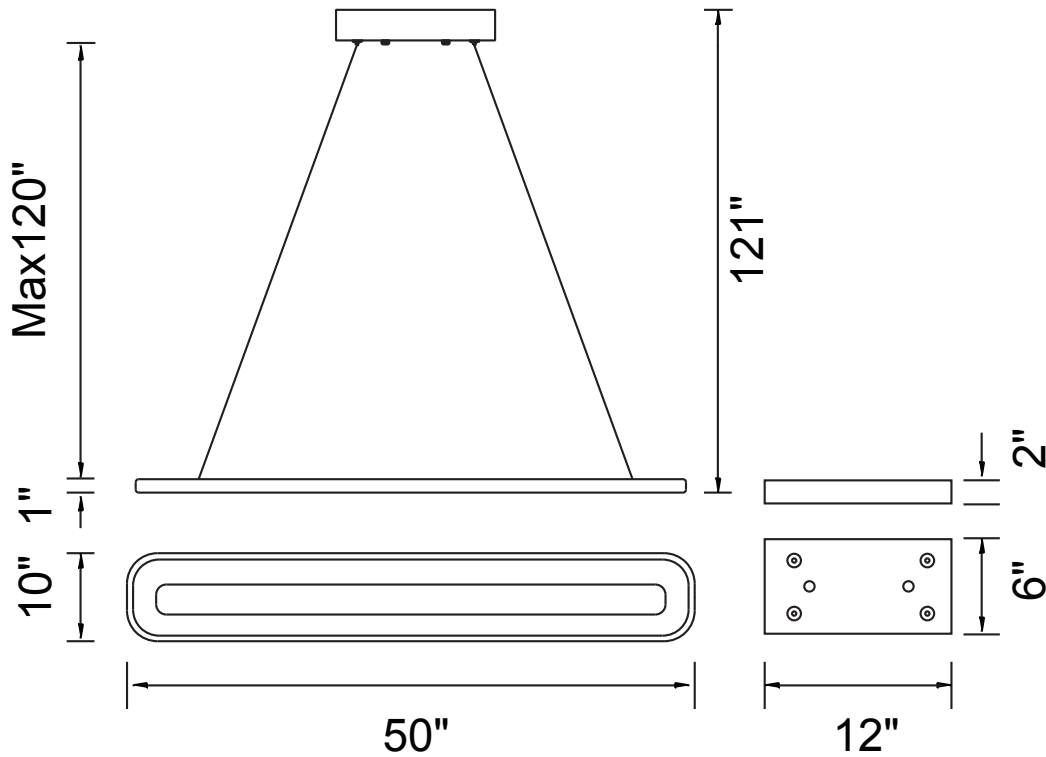

PROJECT: \_\_\_\_\_

FIXTURE TYPE: \_\_\_\_\_

LOCATION: \_\_\_\_\_

CONTACT/PHONE: \_\_\_\_\_

Item	7111P27-103
Collection	CAMPTON
Finish	Black
Glass	-----
Crystal	-----
Input	120V AC,60HZ,AC

Shade	-----
Length/Dia.	50"
Width/Ext.	10"
Height	1"
Maximum	121"
Lumens	1350

Light Source	LED
Bulb Info.	36W
Included	-----
Dimmable	Yes
Color	3000K
Weight	