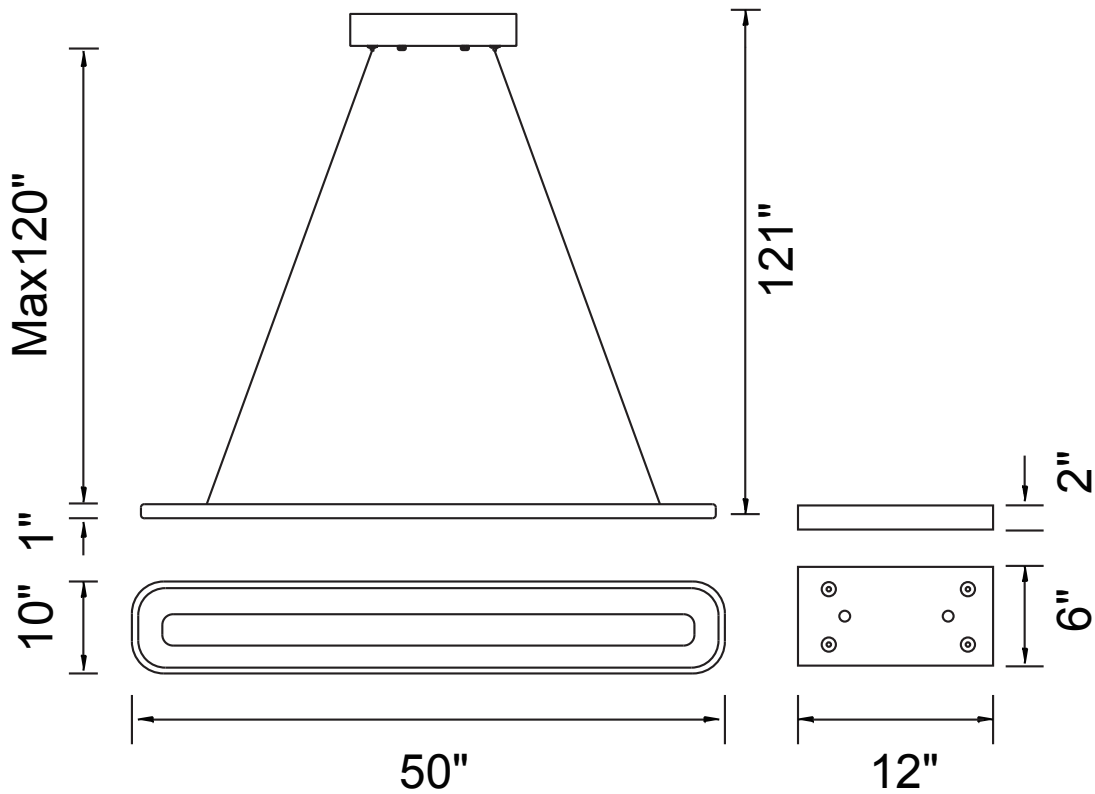

PROJECT: \_\_\_\_\_

FIXTURE TYPE: \_\_\_\_\_

LOCATION: \_\_\_\_\_

CONTACT/PHONE: \_\_\_\_\_

Item	7111P27-101
Collection	CAMPTON
Finish	White
Glass	-----
Crystal	-----
Input	120V AC,60HZ,AC

Shade	-----
Length/Dia.	50"
Width/Ext.	10"
Height	1"
Maximum	121"
Lumens	1350

Light Source	LED
Bulb Info.	36W
Included	-----
Dimmable	Yes
Color	3000K
Weight	