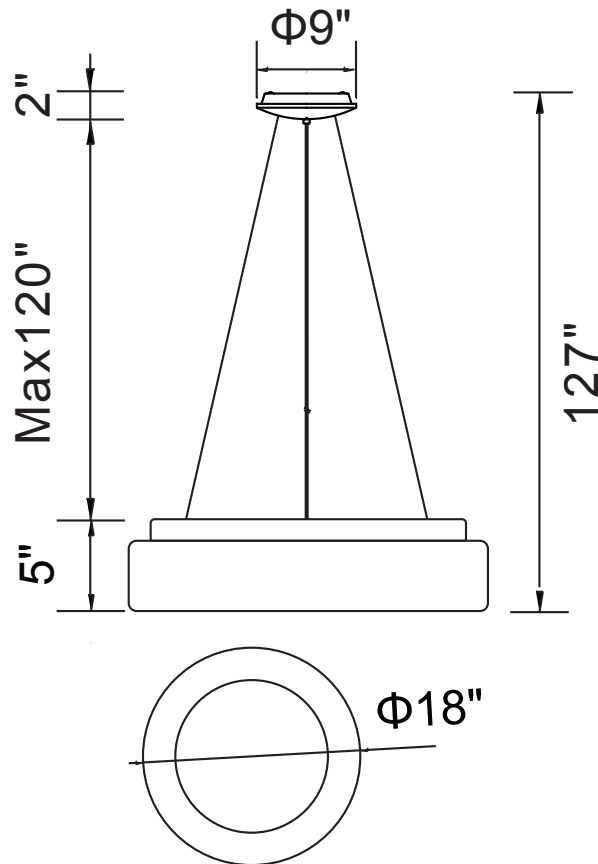

PROJECT: \_\_\_\_\_

FIXTURE TYPE: \_\_\_\_\_

LOCATION: \_\_\_\_\_

CONTACT/PHONE: \_\_\_\_\_

Item	7103P18-1-104
Collection	ARENAL
Finish	White
Glass	-----
Crystal	-----
Input	120V AC,60HZ,AC

Shade	-----
Length/Dia.	24"
Width/Ext.	-----
Height	5"
Maximum	127"
Lumens	970

Light Source	LED
Bulb Info.	25W
Included	-----
Dimmable	Yes
Color	3000K
Weight	