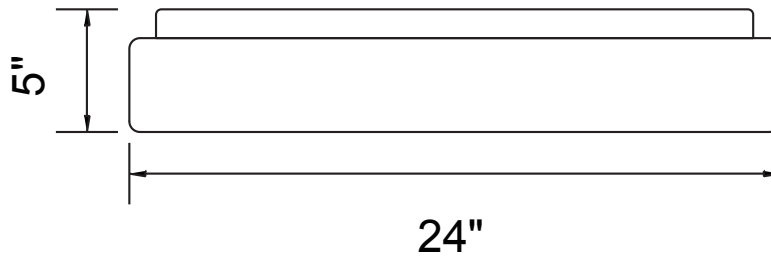

PROJECT: _____
 FIXTURE TYPE: _____
 LOCATION: _____
 CONTACT/PHONE: _____

Item	7103C24-1-104
Collection	ARENAL
Finish	White
Glass	-----
Crystal	-----
Input	120V AC,60HZ,AC

Shade	-----
Length/Dia.	24"
Width/Ext.	-----
Height	5"
Maximum	5"
Lumens	1936

Light Source	LED
Bulb Info.	36W
Included	-----
Dimmable	Yes
Color	3000K
Weight	