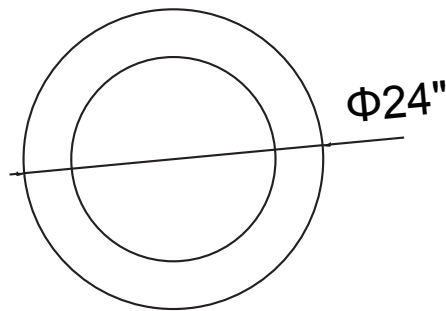

PROJECT: _____
 FIXTURE TYPE: _____
 LOCATION: _____
 CONTACT/PHONE: _____

Item	7103C24-1-104
Collection	ARENAL
Finish	White
Glass	-----
Crystal	-----
Input	120V AC,60HZ,AC

Shade	-----
Length/Dia.	24"
Width/Ext.	-----
Height	5"
Maximum	5"
Lumens	1936

Light Source	LED
Bulb Info.	36W
Included	-----
Dimmable	Yes
Color	3000K
Weight	