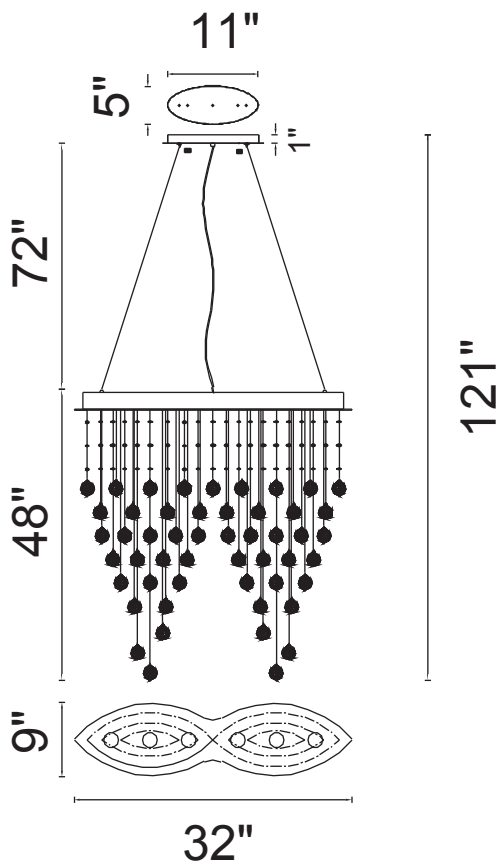

PROJECT: _____
 FIXTURE TYPE: _____
 LOCATION: _____
 CONTACT/PHONE: _____

Item	6640P32C-O
Collection	ROBIN
Finish	Chrome
Glass	-----
Crystal	Clear
Input	120V AC,60HZ,AC

Shade	-----
Length/Dia.	32"
Width/Ext.	9"
Height	48"
Maximum	89"
Lumens	-----

Light Source	GU10
Bulb Info.	6×35W
Included	-----
Dimmable	No
Color	-----
Weight	