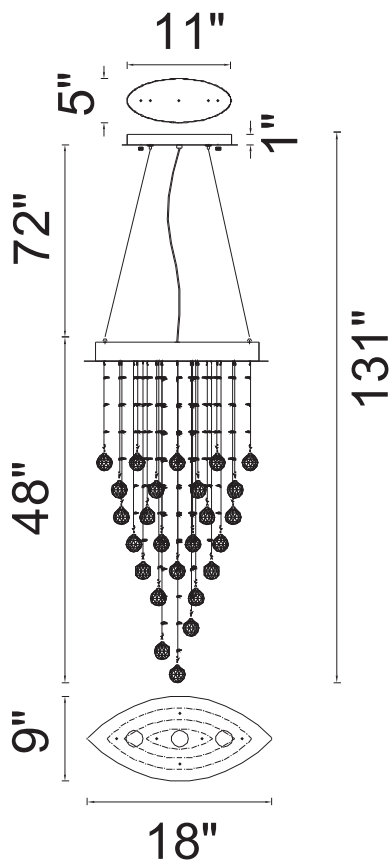

PROJECT: \_\_\_\_\_

FIXTURE TYPE: \_\_\_\_\_

LOCATION: \_\_\_\_\_

CONTACT/PHONE: \_\_\_\_\_

Item	6640P18C-O
Collection	ROBIN
Finish	Chrome
Glass	-----
Crystal	Clear
Input	120V AC,60HZ,AC

Shade	-----
Length/Dia.	32"
Width/Ext.	9"
Height	48"
Maximum	89"
Lumens	-----

Light Source	GU10
Bulb Info.	3×35W
Included	-----
Dimmable	No
Color	-----
Weight	