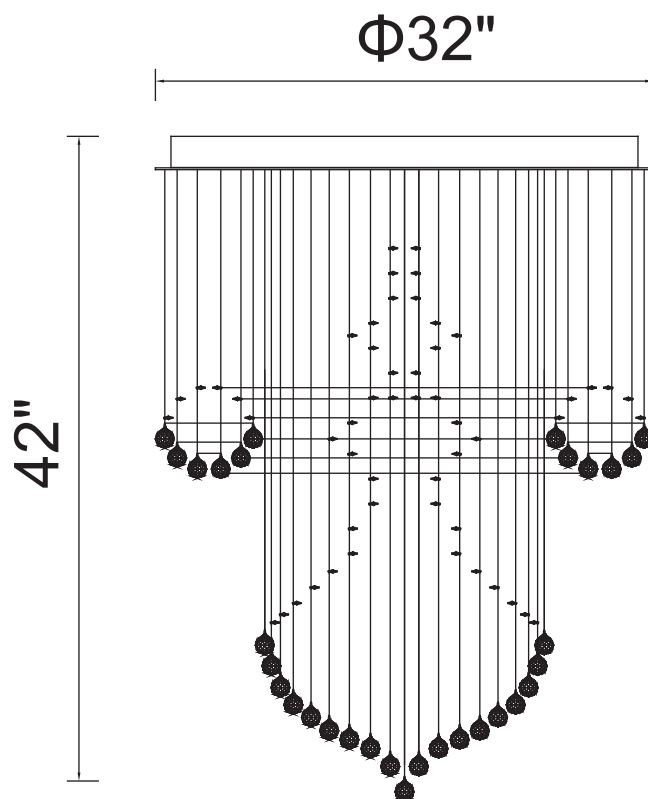

PROJECT: \_\_\_\_\_

FIXTURE TYPE: \_\_\_\_\_

LOCATION: \_\_\_\_\_

CONTACT/PHONE: \_\_\_\_\_

Item	6618C32C
Collection	WATERFALL
Finish	Chrome
Glass	-----
Crystal	Clear
Input	120V AC,60HZ,AC

Shade	-----
Length/Dia.	32"
Width/Ext.	-----
Height	42"
Maximum	-----
Lumens	-----

Light Source	GU10
Bulb Info.	12×35W
Included	-----
Dimmable	No
Color	-----
Weight	