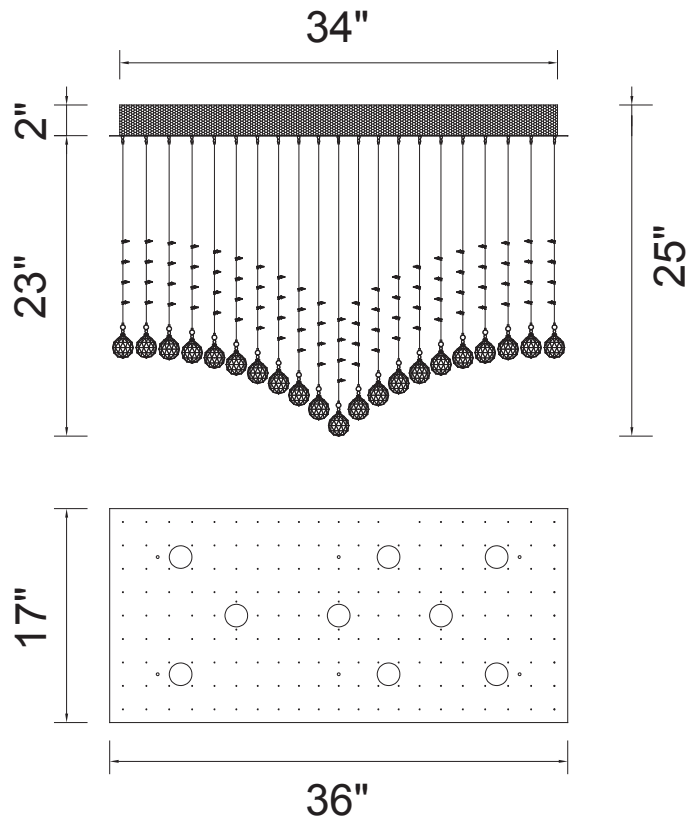

CWI LIGHTING

BRIGHTER LIVING. SIMPLIFIED.

PROJECT: _____

FIXTURE TYPE: _____

LOCATION: _____

CONTACT/PHONE: _____

Item	6610C36C-RC
Collection	TWINKLE
Finish	Chrome
Glass	-----
Crystal	Clear
Input	120V AC,60HZ,AC

Shade	-----
Length/Dia.	36"
Width/Ext.	17"
Height	25"
Maximum	-----
Lumens	-----

Light Source	GU10
Bulb Info.	11x35W
Included	-----
Dimmable	No
Color	-----
Weight	