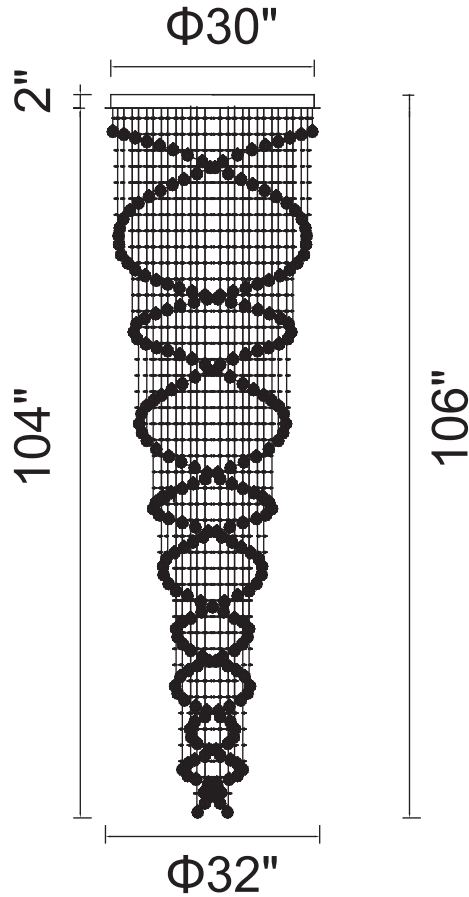

PROJECT: _____
 FIXTURE TYPE: _____
 LOCATION: _____
 CONTACT/PHONE: _____

Item	6606C32C
Collection	DOUBLE SPIRAL
Finish	Chrome
Glass	-----
Crystal	Clear
Input	120V AC,60HZ,AC

Shade	-----
Length/Dia.	32"
Width/Ext.	-----
Height	106"
Maximum	-----
Lumens	-----

Light Source	GU10
Bulb Info.	10×35W
Included	-----
Dimmable	No
Color	-----
Weight	