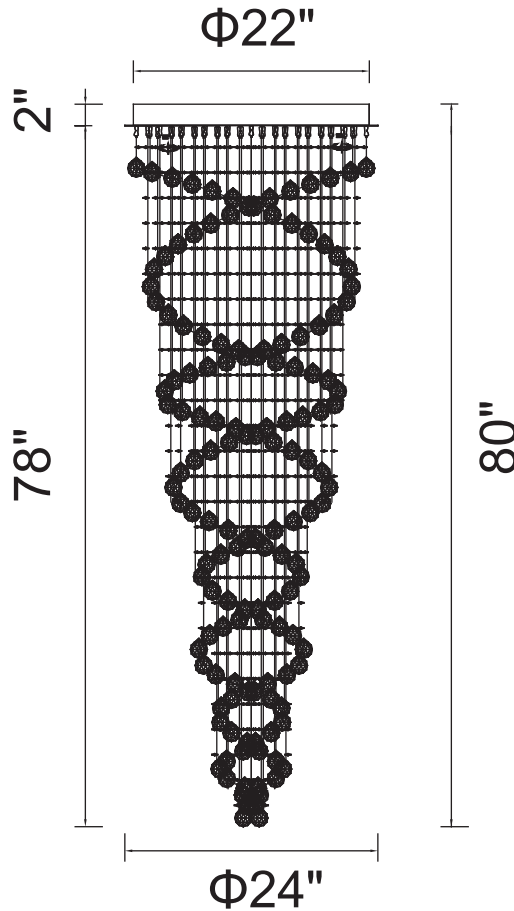

PROJECT: \_\_\_\_\_  
 FIXTURE TYPE: \_\_\_\_\_  
 LOCATION: \_\_\_\_\_  
 CONTACT/PHONE: \_\_\_\_\_

Item	6606C24C
Collection	DOUBLE SPIRAL
Finish	Chrome
Glass	-----
Crystal	Clear
Input	120V AC,60HZ,AC

Shade	-----
Length/Dia.	24"
Width/Ext.	-----
Height	80"
Maximum	-----
Lumens	-----

Light Source	GU10
Bulb Info.	9x35W
Included	-----
Dimmable	No
Color	-----
Weight	