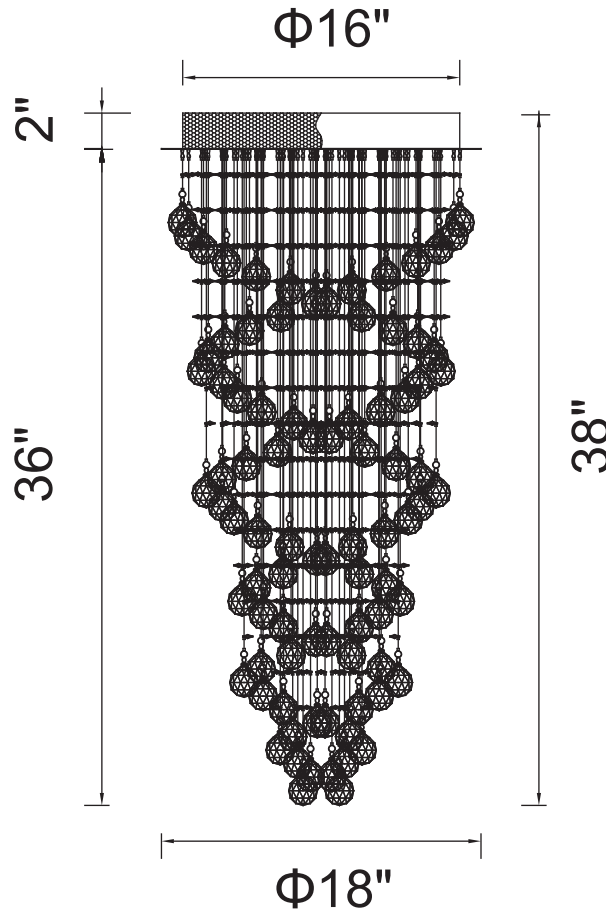

PROJECT: _____

FIXTURE TYPE: _____

LOCATION: _____

CONTACT/PHONE: _____

Item	6606C18C
Collection	DOUBLE SPIRAL
Finish	Chrome
Glass	-----
Crystal	Clear
Input	120V AC,60HZ,AC

Shade	-----
Length/Dia.	18"
Width/Ext.	-----
Height	38"
Maximum	-----
Lumens	-----

Light Source	GU10
Bulb Info.	5×35W
Included	-----
Dimmable	No
Color	-----
Weight	