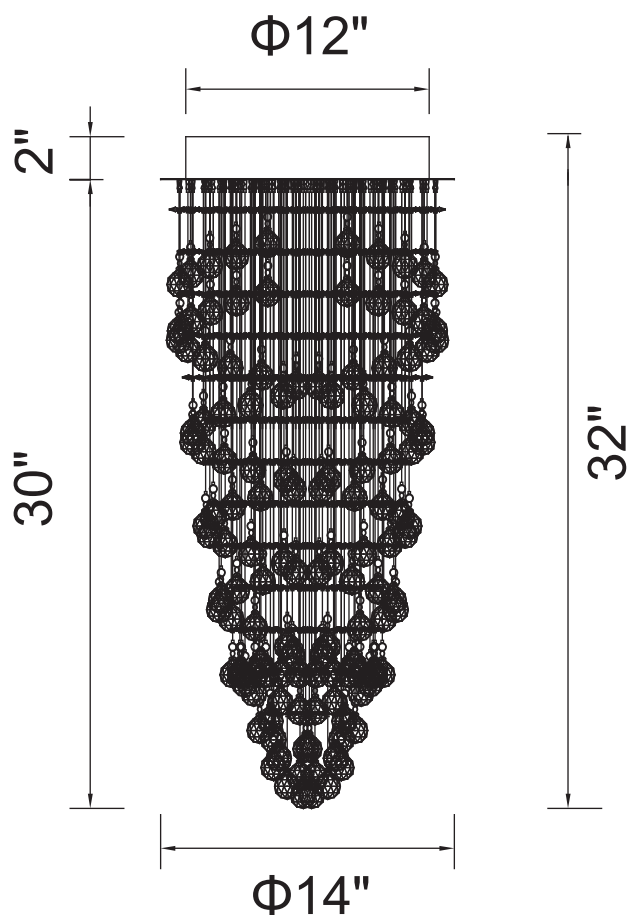

PROJECT: _____

FIXTURE TYPE: _____

LOCATION: _____

CONTACT/PHONE: _____

Item	6606C14C
Collection	DOUBLE SPIRAL
Finish	Chrome
Glass	-----
Crystal	Clear
Input	120V AC,60HZ,AC

Shade	-----
Length/Dia.	14"
Width/Ext.	-----
Height	32"
Maximum	-----
Lumens	-----

Light Source	GU10
Bulb Info.	4×35W
Included	-----
Dimmable	No
Color	-----
Weight	